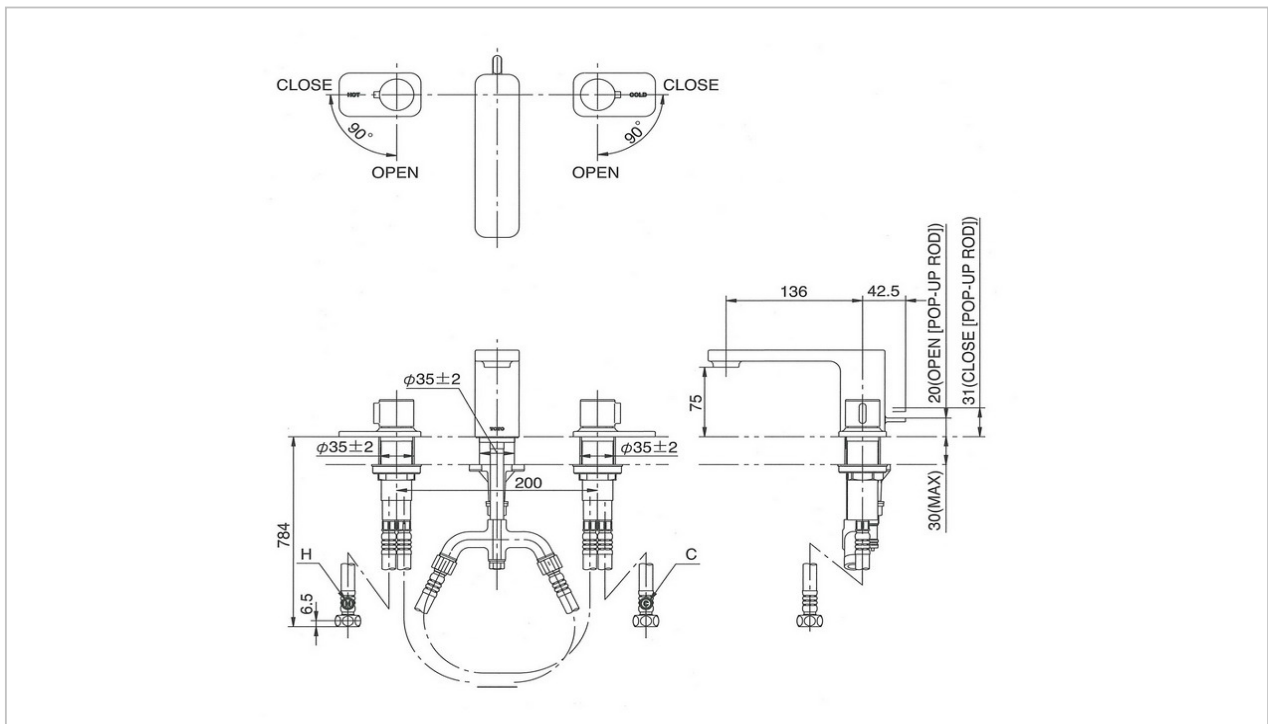

TOTO

FAUCET&SHOWER

TLX20A-V200
TLX20A1-V200

"Renesse" Lavatory Faucet

Product Features

TLX20A-V200

8" Lavatory Faucet with Pop-Up Waste

TLX20A1-V200

8" Lavatory Faucet

Suggestion Fittings & Parts

Remark : We reserve the right to change some parts for suitability.

TOTO (THAILAND) CO.,LTD

Bangkok Office : 598 Q House Ploenjit Building., G floor., Ploenchit Rd., Lumpini, Pathumwan, Bangkok. 10330 Thailand