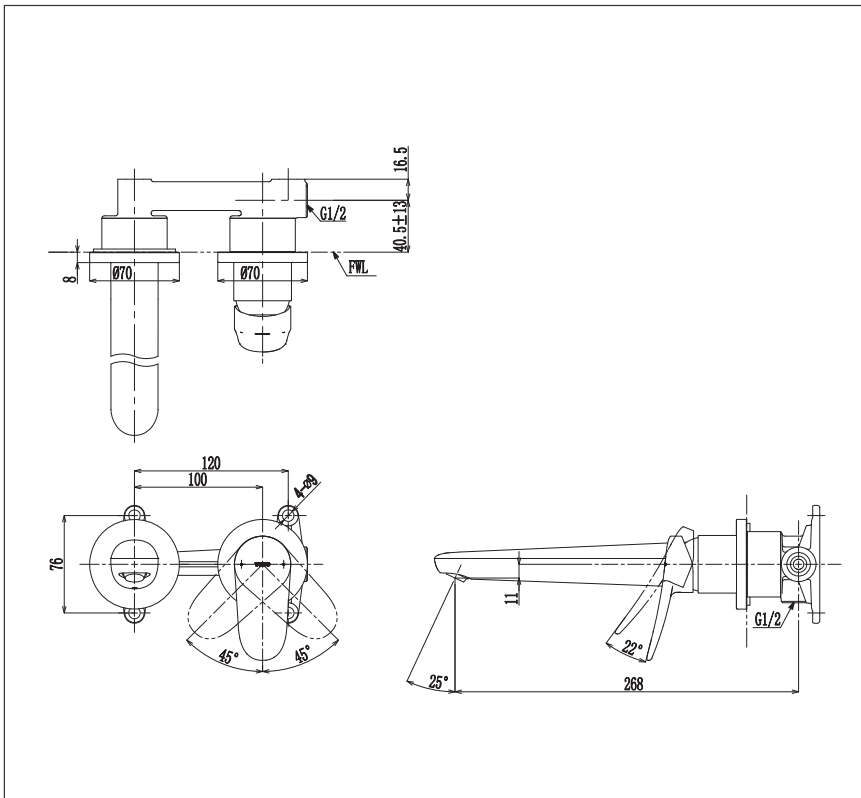

## TLS04309T

LF Series  
Wall-Mount Single Lever Lavatory Faucet  
(Long Spout)  
w/o waste fitting

### Specifications

Finish : Chrome

Material : Brass

Water Pressure : 0.05 ~ 1.0 Mpa

### Parts Description

- **TLS04309T**  
Wall-Mount Single Lever Lavatory Faucet  
(Long Spout)  
w/o waste fitting

Please consult a TOTO representative for details

TOTO (THAILAND) CO.,LTD

Bangkok Office : G Tower Grand Rama 9,12th Floor, South Wing, 9 Rama IX Road,Huaykwang Sub-district,Huaykwang District, Bangkok. 10310 Thailand  
Tel : +(66)2-117-9520(AUTO) Fax : +(66)2-117-9527  
th.toto.com