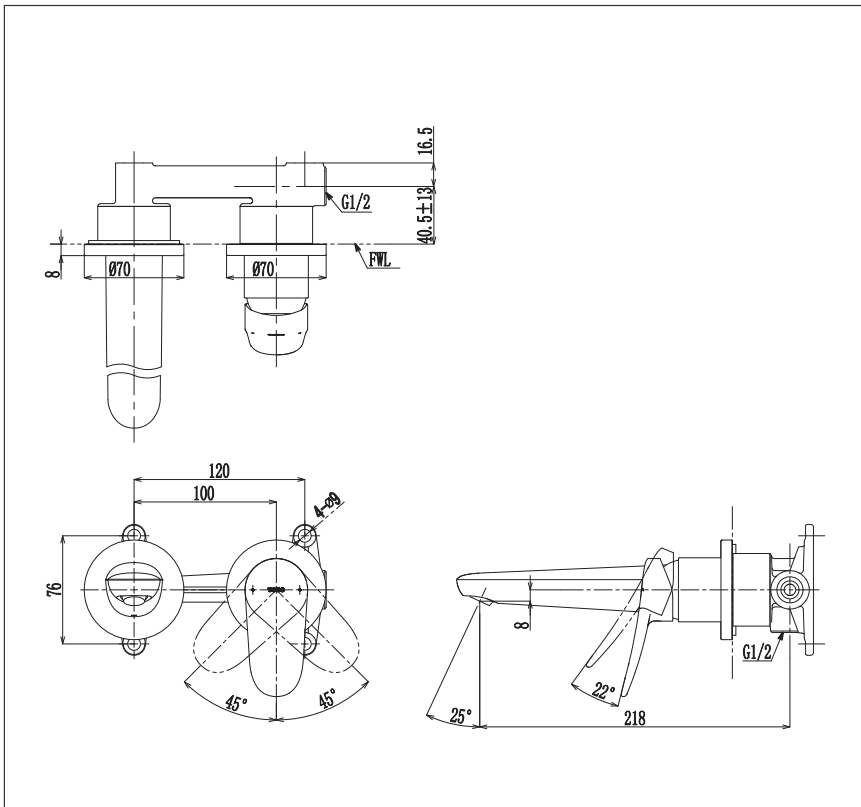

LF Series
Wall-Mount Single Lever Lavatory Faucet
(Short Spout)
w/o waste fitting

TLS04308T

Features

- Design Concept is Life and Flex.
- TOTO original cartridge for smooth control
- High corrosion resistance plating
- TOTO aerated water technology, ECOCAP adds air to the water to achieve full water jet with less amount of water usage.

Specifications

Finish : Chrome

Material : Brass

Water Pressure : 0.05 ~ 1.0 Mpa

Parts Description

- **TLS04308T**
Wall-Mount Single Lever Lavatory Faucet
(Short Spout)
w/o waste fitting

Please consult a TOTO representative for details