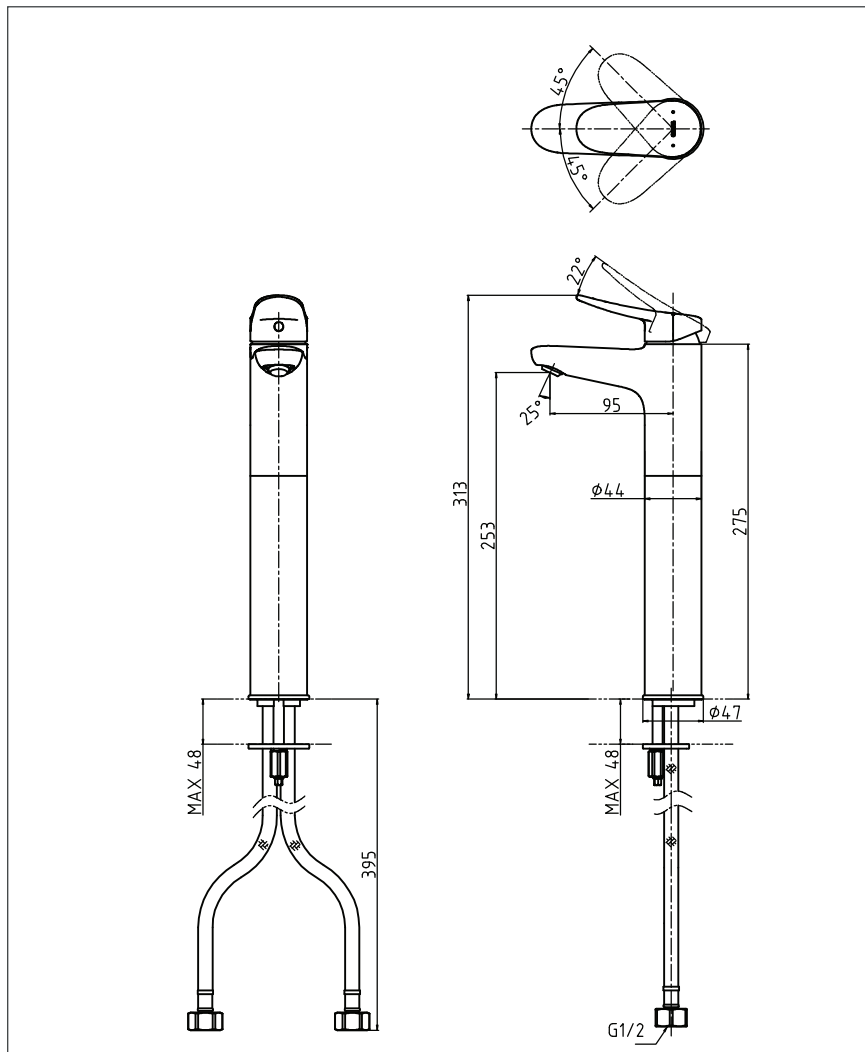

LF Series
Single Lever Lavatory Faucet
(Tall Vessel)
(w/o pop-up)

TOTO
GREEN
CHALLENGE

TLS04307T

Features

- Design Concept is Life and Flex.
- TOTO original cartridge for smooth control
- High corrosion resistance plating
- TOTO aerated water technology, ECOCAP adds air to the water to achieve full water jet with less amount of water usage.

Specifications

Finish : Chrome

Material : Brass

Water Pressure : 0.05 ~ 1.0 Mpa

Parts Description

- **TLS04307T**
Single Lever Lavatory Faucet
(Tall Vessel)
(w/o pop-up)

Please consult a TOTO representative for details

Flow Rate