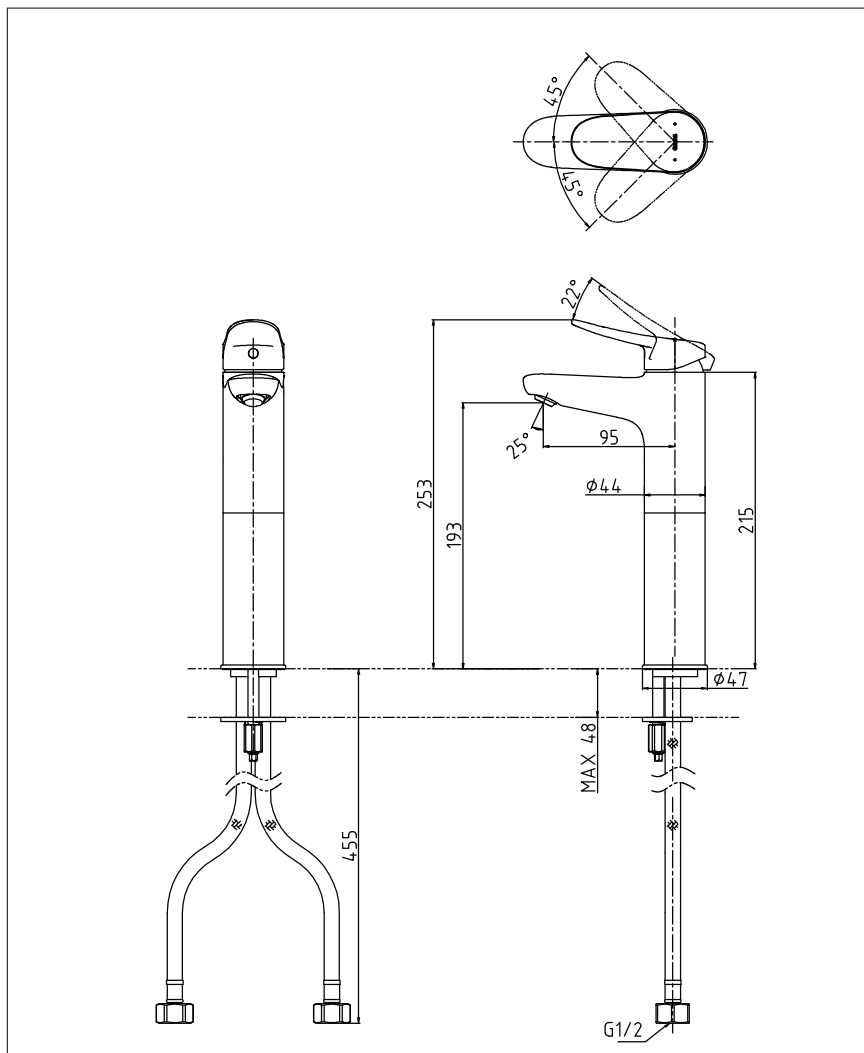

Parts Description

- **TLS04305T**
  Single Lever Lavatory Faucet
  (Semi-tall Vessel)
  (w/o pop-up)

Please consult a TOTO representative for details

TOTO
GREEN
CHALLENGE