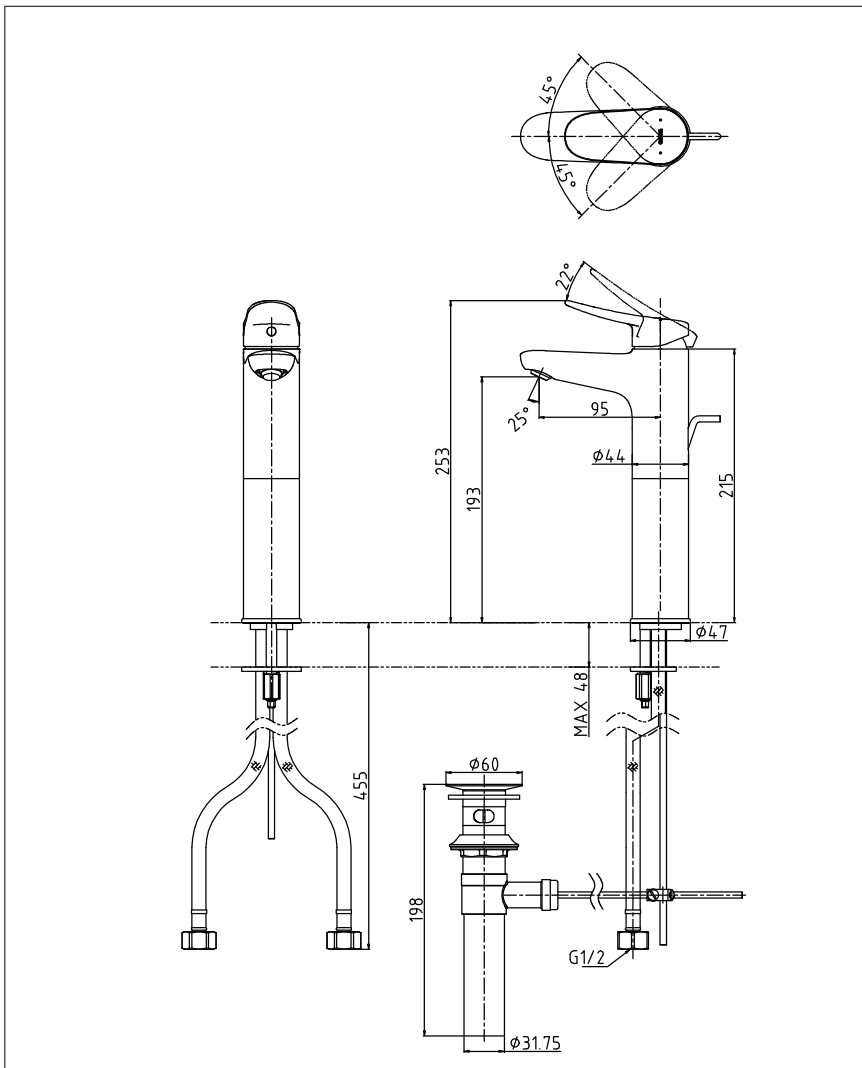

LF Series
Single Lever Lavatory Faucet
(Semi-tall Vessel)
(with Pop-up Waste)

TLS04304T

Features

- Design Concept is Life and Flex.
- TOTO original cartridge for smooth control
- High corrosion resistance plating

Specifications

Finish : Chrome

Material : Brass

Water Pressure : 0.05 ~ 1.0 Mpa

Parts Description

- **TLS04304T**
Single Lever Lavatory Faucet
(Semi-tall Vessel)
(with Pop-up Waste)

Please consult a TOTO representative for details