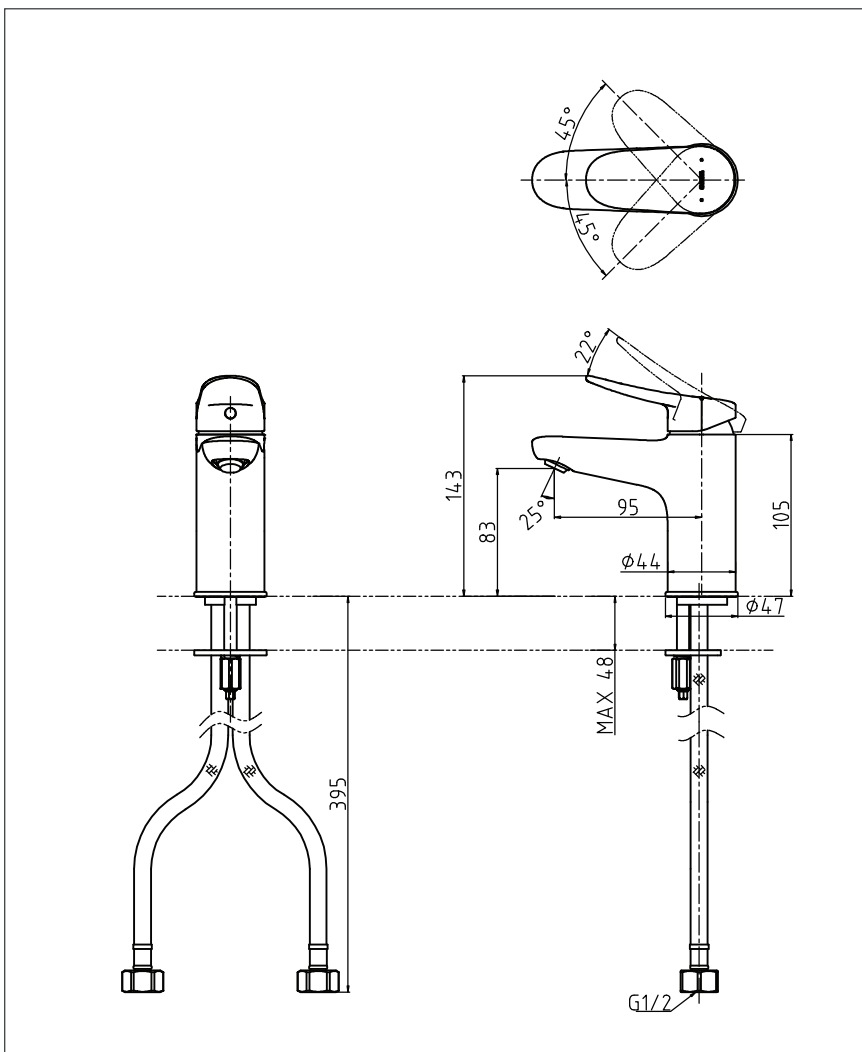

LF Series  
Single Lever Lavatory Faucet  
(w/o pop-up)

**TLS04303T**

## Specifications

Finish : Chrome

Material : Brass

Water Pressure : 0.05 ~ 1.0 Mpa

## Parts Description

- **TLS04303T**  
Single Lever Lavatory Faucet  
(w/o pop-up)

Please consult a TOTO representative for details

TOTO (THAILAND) CO.,LTD

Bangkok Office : G Tower Grand Rama 9,12th Floor, South Wing, 9 Rama IX Road, Huaykwang Sub-district, Huaykwang District, Bangkok. 10310 Thailand  
Tel : +(66)2-117-9520(AUTO) Fax : +(66)2-117-9527  
th.toto.com

## Flow Rate