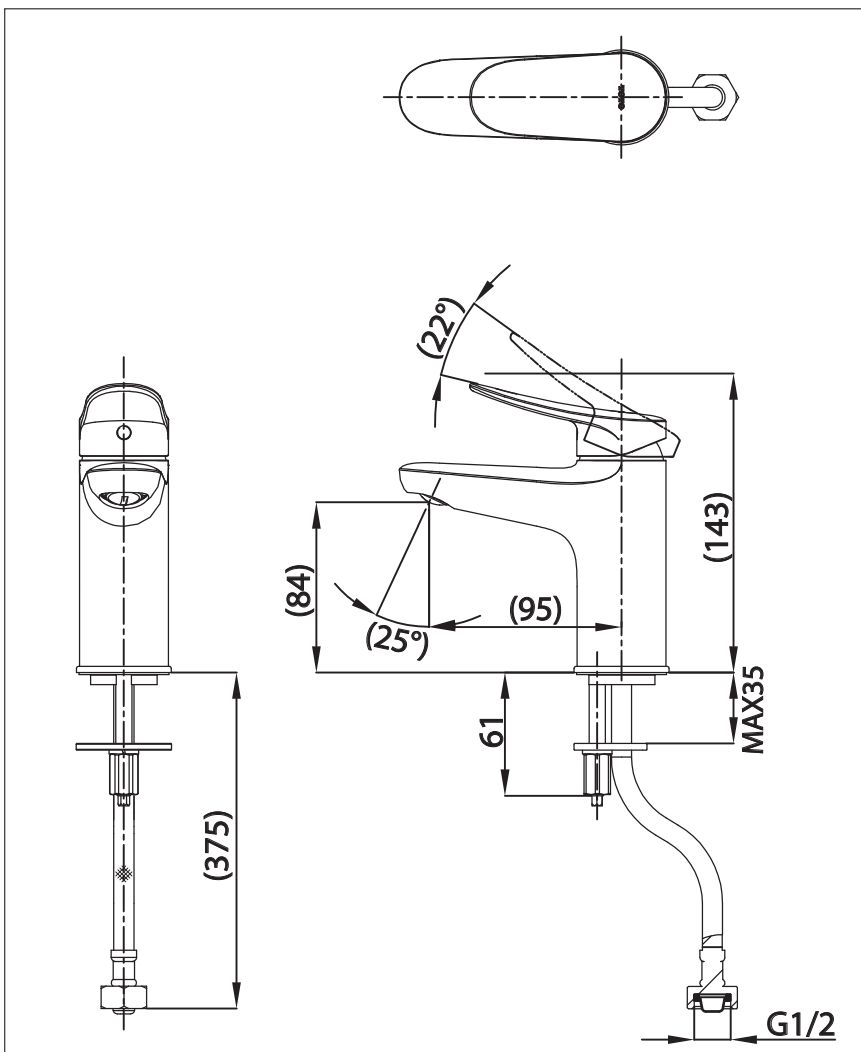

LF Series
Single Lever Lavatory Faucet
(cold only)

TLS04101T

Features

- Design Concept is Life and Flex.
- TOTO original cartridge for smooth control
- High corrosion resistance plating
- TOTO aerated water technology, ECOCAP adds air to the water to achieve full water jet with less amount of water usage.

Specifications

Finish : Chrome

Material : Brass

Water Pressure : 0.05 ~ 1.0 Mpa

Parts Description

- **TLS04101T**
Single Lever Lavatory Faucet
(cold only)

Please consult a TOTO representative for details

TOTO (THAILAND) CO.,LTD