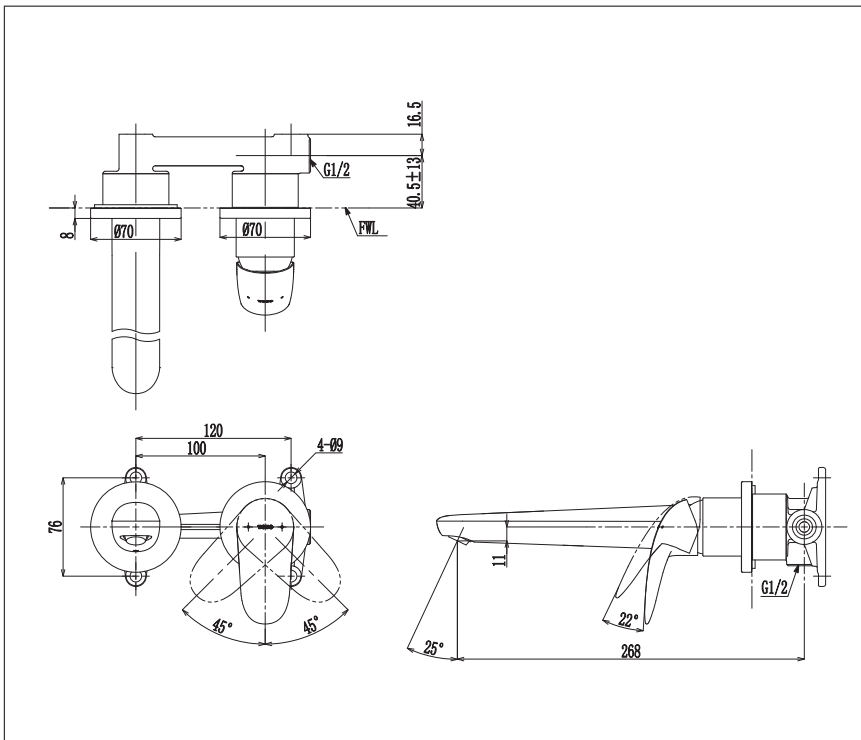

Parts Description

- **TLS03308T**
  Wall-Mount Single Lever Lavatory Faucet
  (Long Spout)
  w/o waste fitting

Please consult a TOTO representative for details

TOTO
GREEN
CHALLENGE