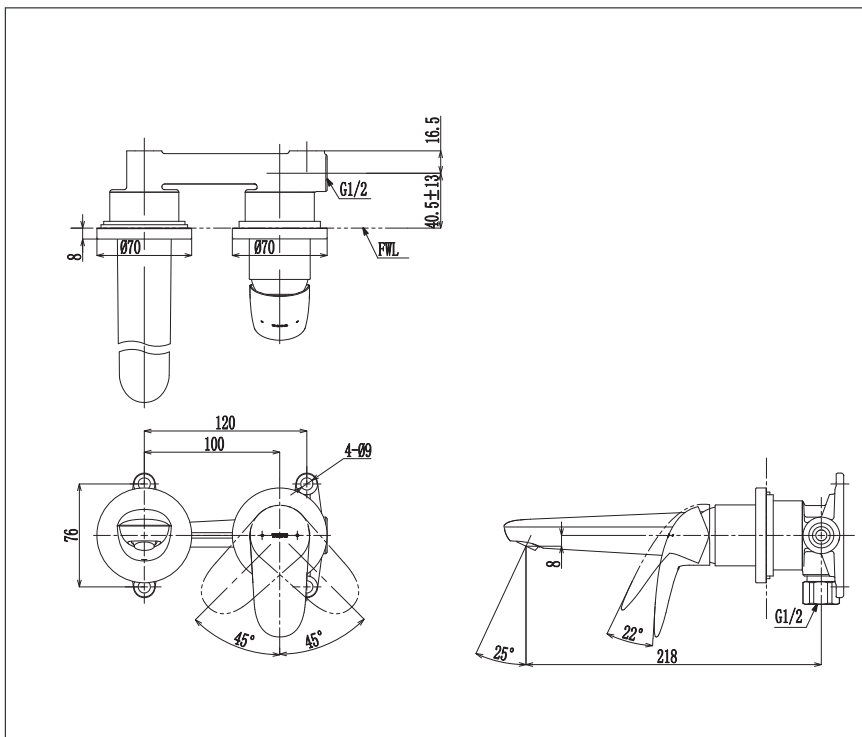

Parts Description

- **TLS03307T**
  Wall-Mount Single Lever Lavatory Faucet
  (Short Spout)
  w/o waste fitting

Please consult a TOTO representative for details

TOTO
GREEN
CHALLENGE