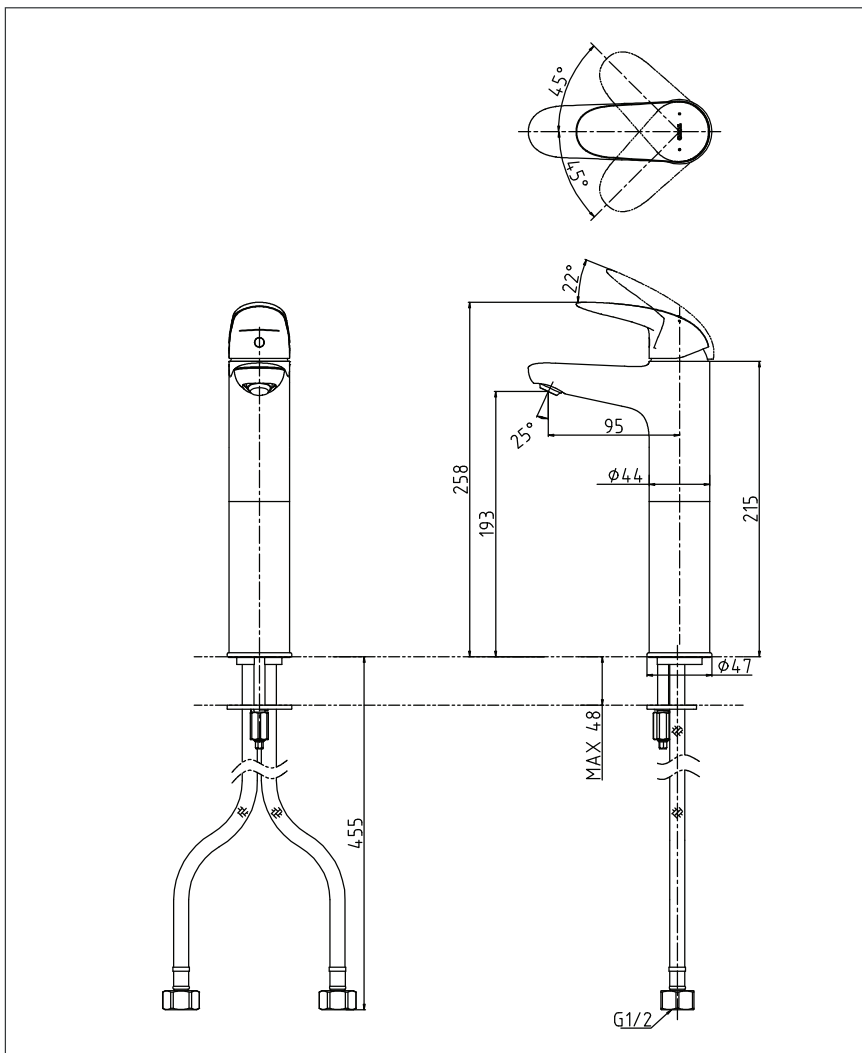

LC Series
Single Lever Lavatory Faucet
(Semi-tall Vessel)
(w/o pop-up)

TLS03304T

Features

- Design Concept is Life and Curve
- TOTO original cartridge for smooth control
- High corrosion resistance plating
- TOTO aerated water technology, ECOCAP adds air to the water to achieve full water jet with less amount of water usage.

TOTO
GREEN
CHALLENGE

Specifications

Finish : Chrome

Material : Brass

Water Pressure : 0.05 ~ 1.0 Mpa

Parts Description

- **TLS03304T**
Single Lever Lavatory Faucet
(Semi-tall Vessel)
(w/o pop-up)

Please consult a TOTO representative for details

Flow Rate