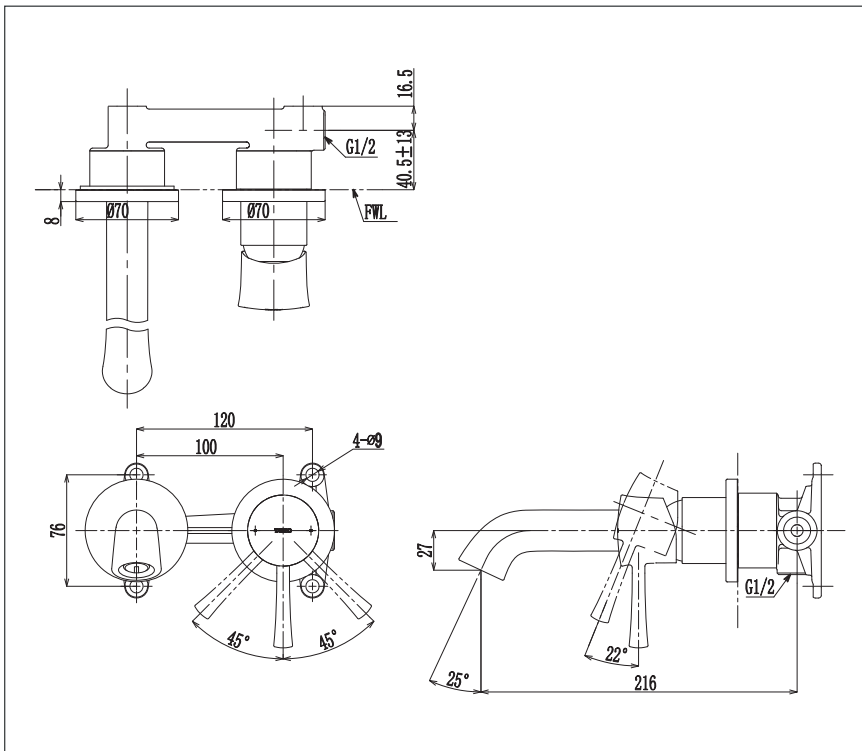

LN Series
Wall-Mount Single Lever Lavatory Faucet
(Short Spout)
w/o waste fitting

TOTO
GREEN
CHALLENGE

Features

- Design Concept is Life and Nostalgia
- TOTO original cartridge for smooth control
- High corrosion resistance plating
- TOTO aerated water technology, ECOCAP adds air to the water to achieve full water jet with less amount of water usage.

Specifications

Finish : Chrome

Material : Brass

Water Pressure : 0.05 ~ 1.0 Mpa

Parts Description

- **TLS02307T**
Wall-Mount Single Lever Lavatory Faucet
(Short Spout)
w/o waste fitting

Please consult a TOTO representative for details

Flow Rate