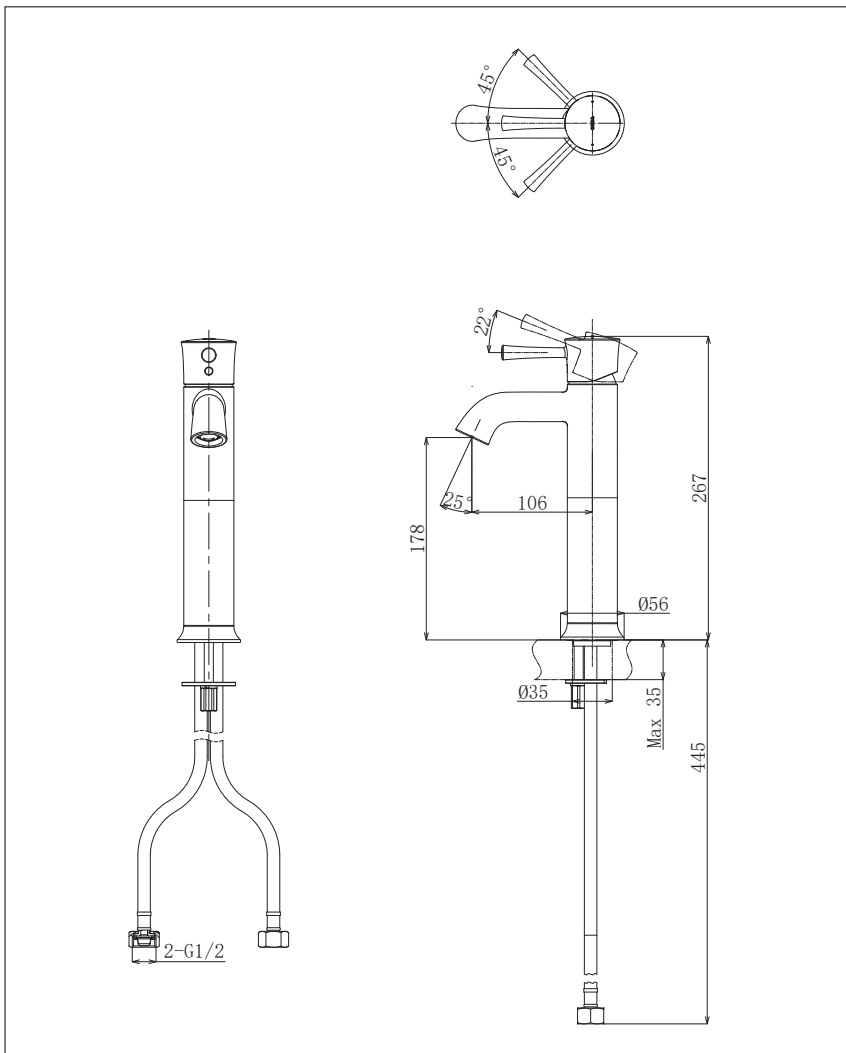

LN Series
Single Lever Lavatory Faucet
(Semi-tall Vessel)
(Without Pop-up Waste)

TLS02304T

Features

- Design Concept is Life and Nostalgia
- TOTO original cartridge for smooth control
- High corrosion resistance plating

Specifications

Finish : Chrome

Material : Brass

Water Pressure : 0.05 ~ 1.0 Mpa

Parts Description

- **TLS02304T**
Single Lever Lavatory Faucet
(Semi-tall Vessel)
(without pop-up waste)

Please consult a TOTO representative for details