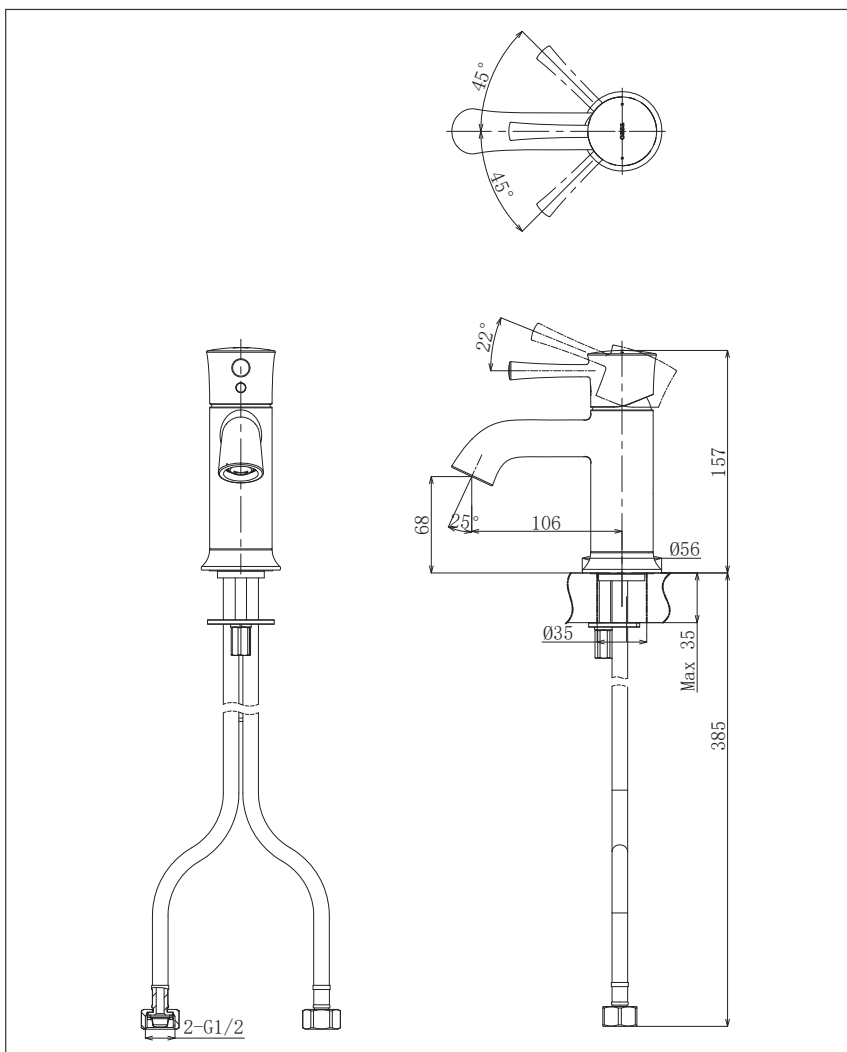

LN Series  
Single Lever Lavatory Faucet  
(Without Pop-up Waste)

**TLS02302T**

## Specifications

Finish : Chrome

Material : Brass

Water Pressure : 0.05 ~ 1.0 Mpa

## Parts Description

- **TLS02302T**  
Single Lever Lavatory Faucet  
(without pop-up waste)

Please consult a TOTO representative for details

TOTO (THAILAND) CO.,LTD

Bangkok Office : G Tower Grand Rama 9,12th Floor, South Wing, 9 Rama IX Road, Huaykwang Sub-district, Huaykwang District, Bangkok. 10310 Thailand  
Tel : +(66)2-117-9520(AUTO) Fax : +(66)2-117-9527  
th.toto.com