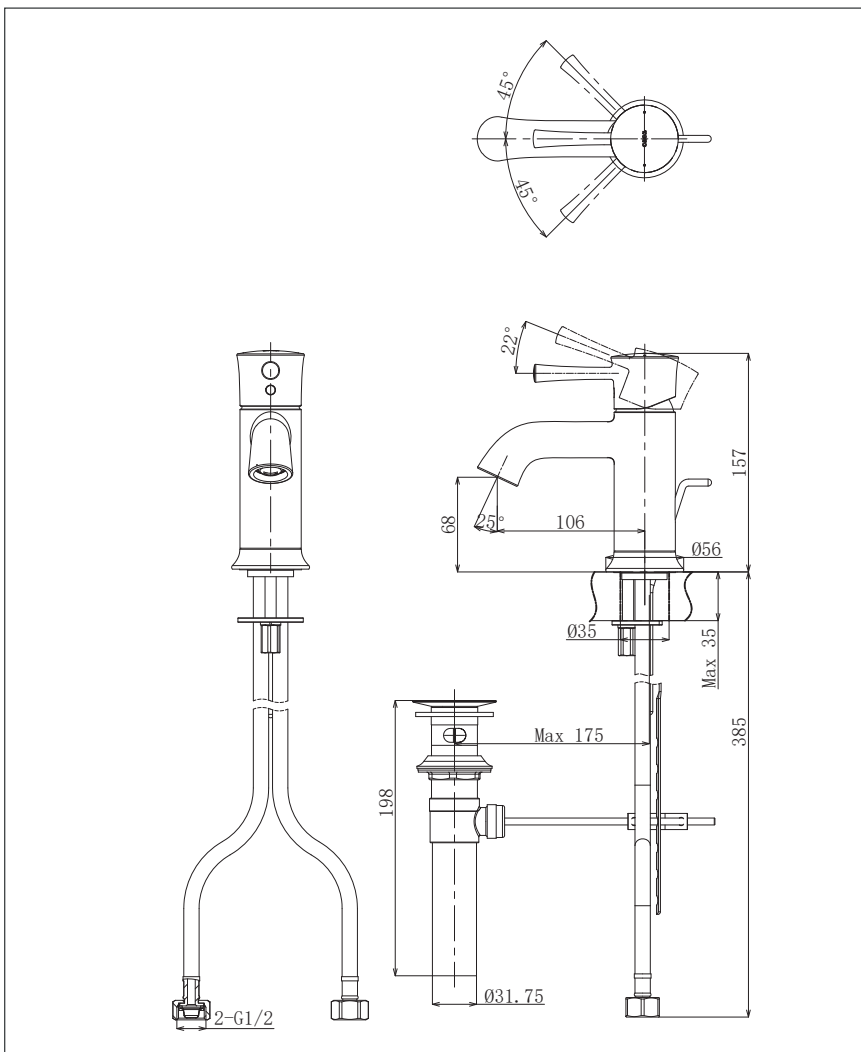

LN Series
Single Lever Lavatory Faucet
(With Pop-up Waste)

TLS02301T

Features

- Design Concept is Life and Nostalgia
- TOTO original cartridge for smooth control
- High corrosion resistance plating

Specifications

Finish : Chrome

Material : Brass

Water Pressure : 0.05 ~ 1.0 Mpa

Parts Description

- **TLS02301T**
Single Lever Lavatory Faucet
(with pop-up waste)

Please consult a TOTO representative for details

TOTO (THAILAND) CO.,LTD