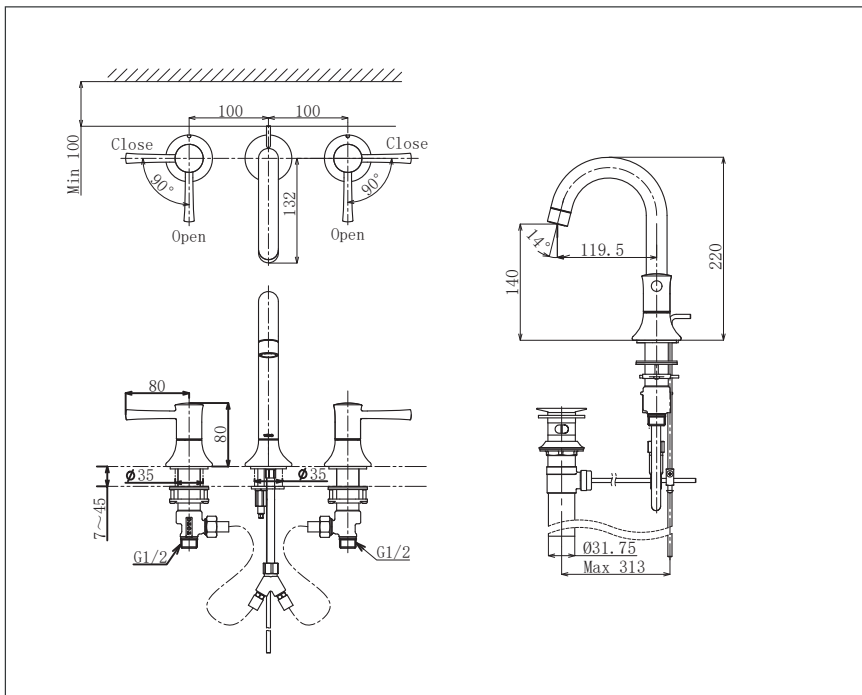

Specifications

Finish : Chrome

Material : Brass

Water Pressure : 0.05 ~ 1.0 Mpa

Parts Description

- **TLS02201T**
2 Handle Lavatory Faucet
(3 hole)

Please consult a TOTO representative for details

TOTO (THAILAND) CO.,LTD

All rights reserved by TOTO company. Specifications and size are subject to change without notice.

Flow Rate