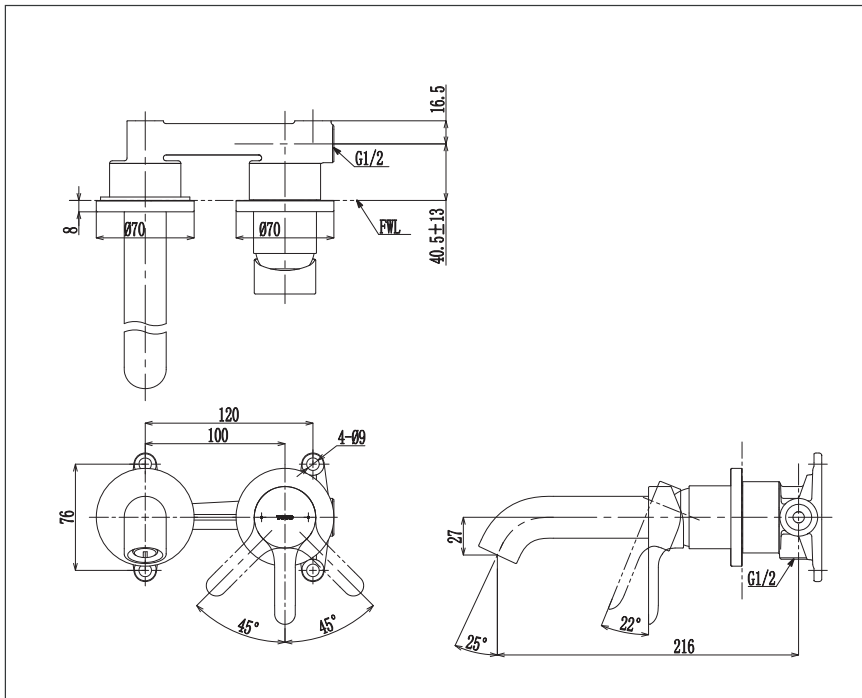

## Specifications

Finish : Chrome

Material : Brass

Water Pressure : 0.05 ~ 1.0 Mpa

## Parts Description

- **TLS01309T**  
Wall-Mount Single Lever Lavatory Faucet  
(Short Spout)  
w/o waste fitting

Please consult a TOTO representative for details

TOTO (THAILAND) CO.,LTD

Bangkok Office : G Tower Grand Rama 9,12th Floor, South Wing, 9 Rama IX Road,Huaykwang Sub-district,Huaykwang District, Bangkok. 10310 Thailand  
Tel : +(66)2-117-9520(AUTO) Fax : +(66)2-117-9527  
th.toto.com

## Flow Rate