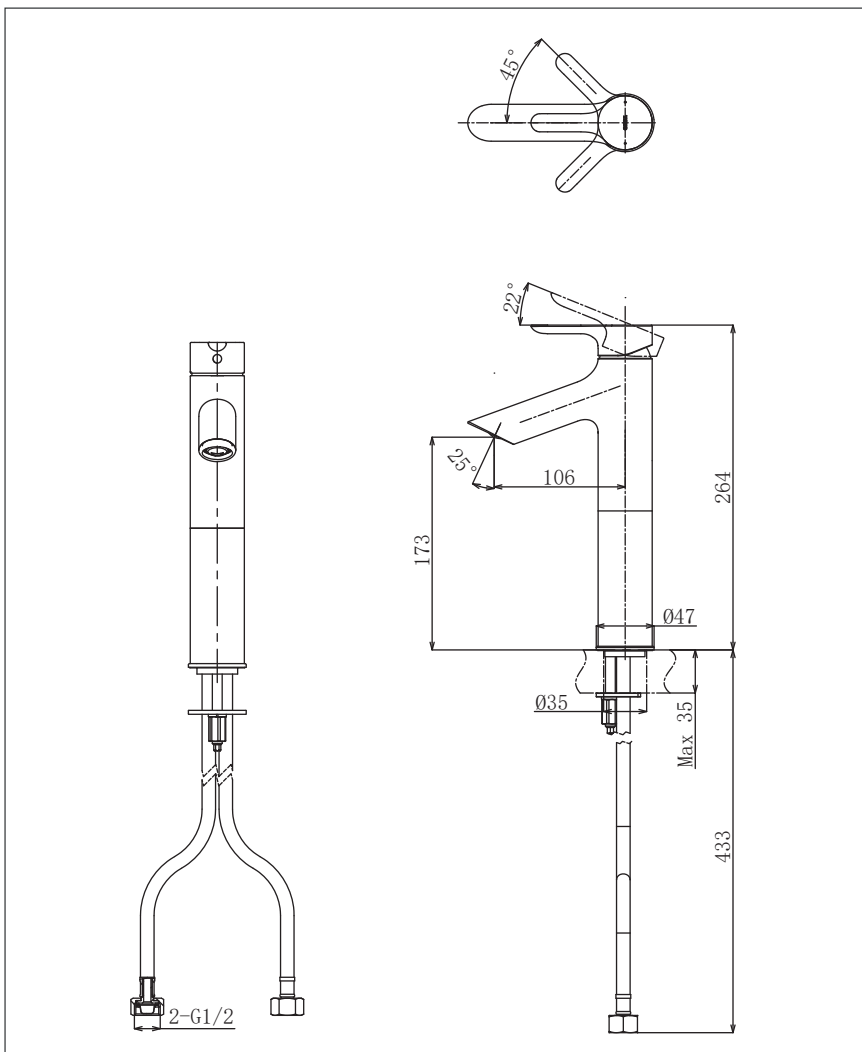

### Specifications

Finish : Chrome

Material : Brass

Water Pressure : 0.05 ~ 1.0 Mpa

### Parts Description

- **TLS01306T**  
Single Lever Lavatory Faucet  
(Semi-tall Vessel)  
(w/o pop-up)

*Please consult a TOTO representative for details*

TOTO (THAILAND) CO.,LTD

Bangkok Office : G Tower Grand Rama 9,12th Floor, South Wing, 9 Rama IX Road, Huaykwang Sub-district, Huaykwang District, Bangkok. 10310 Thailand  
Tel : +(66)2-117-9520(AUTO) Fax : +(66)2-117-9527  
th.toto.com