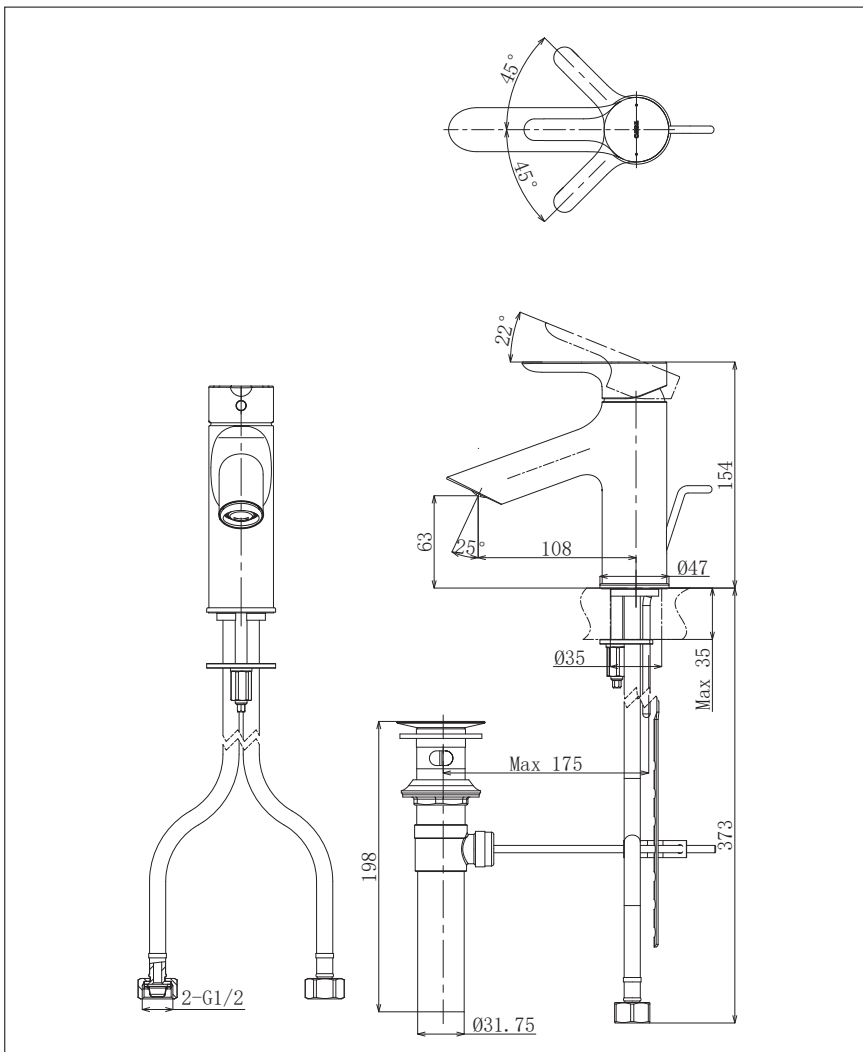

*LB Series
Single Lever Lavatory Faucet
(With Pop-Up Waste)*

TLS01301T

Features

- Design Concept is Life and Branch
- TOTO original cartridge for smooth control
- High corrosion resistance plating

Specifications

Finish	: Chrome
Material	: Brass (Faucet) Plastic (Hand Shower)
Water Pressure	: 0.05 ~ 1.0 Mpa

Parts Description

- **TLS01301T**
Single Lever Lavatory Faucet
(with pop-up waste)

Please consult a TOTO representative for details