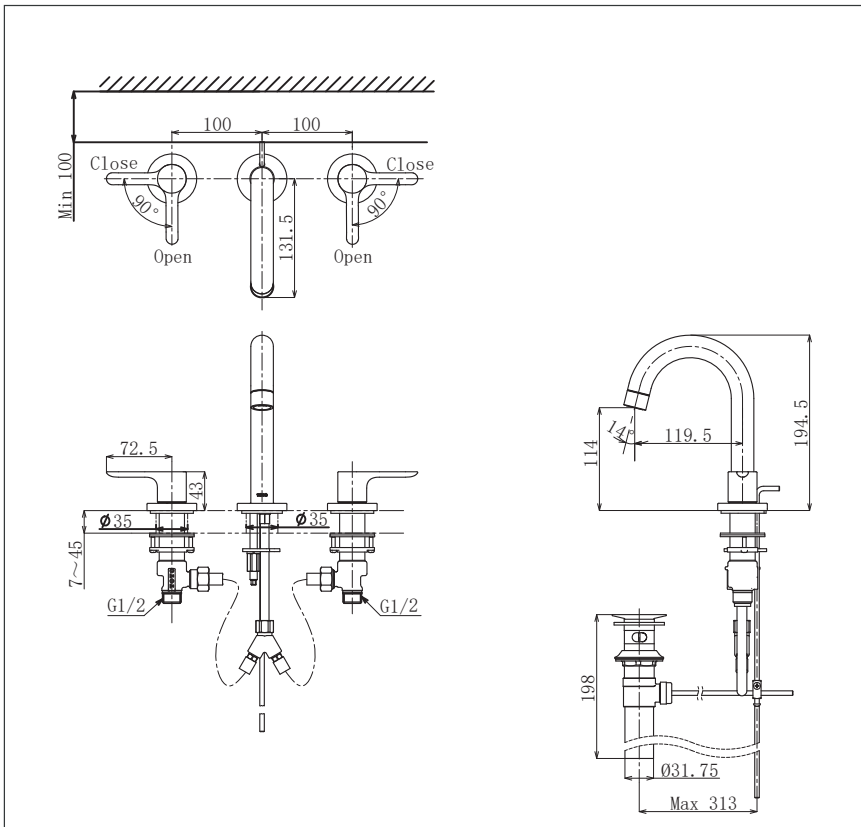

## Specifications

Finish : Chrome

Material : Brass

Water Pressure : 0.05 ~ 1.0 Mpa

## Parts Description

- **TLS01201T**  
2 Handle Lavatory Faucet  
(3 hole)

Please consult a TOTO representative for details

TOTO (THAILAND) CO.,LTD

Bangkok Office : G Tower Grand Rama 9,12th Floor, South Wing, 9 Rama IX Road,Huaykwang Sub-district,Huaykwang District, Bangkok. 10310 Thailand  
Tel : +(66)2-117-9520(AUTO) Fax : +(66)2-117-9527  
th.toto.com

## Flow Rate