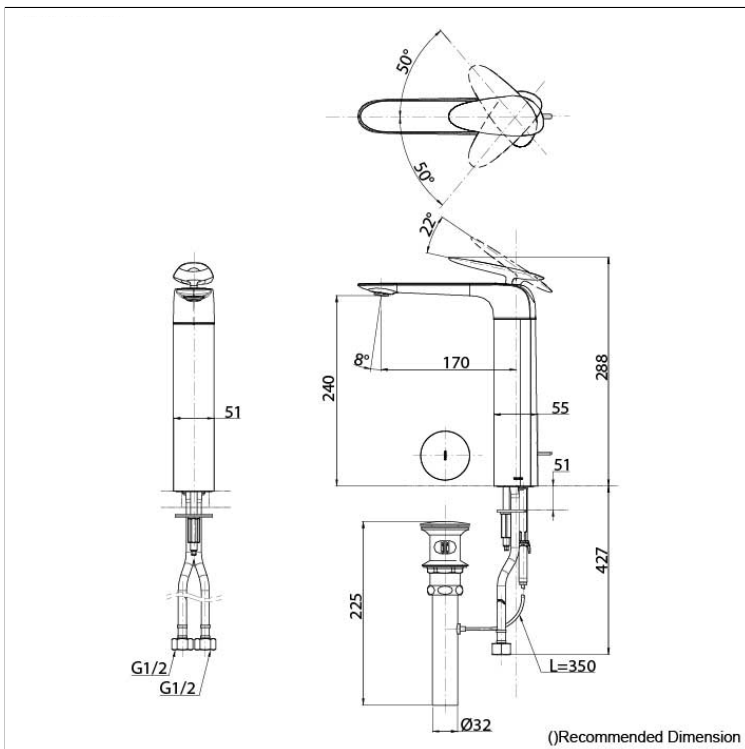

### Specifications

Finish:	Chrome
Material:	Brass
Water Pressure:	0.05MPa~1.0MPa

reddot award 2019  
winner

### Parts description

- TLP03301T  
Single Lever Lavatory Faucet  
(w/ Pop-up Waste)

Please consult a TOTO representative for details