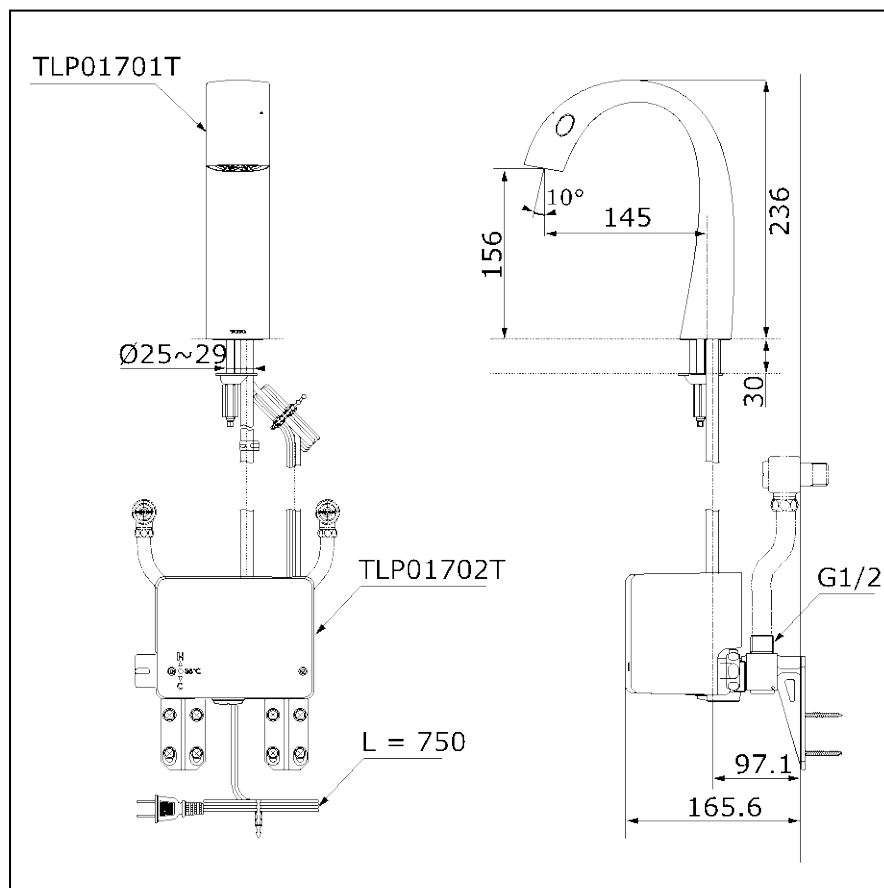

Water Pressure : 0.05 MPa – 1.0 MPa

Power Source : AC100 – 240V

Color

TLP01701T : Polished Chrome

TLP01701T#BN : Brushed Nickel

Drawing:

Parts description

- TLP01702T : Function unit