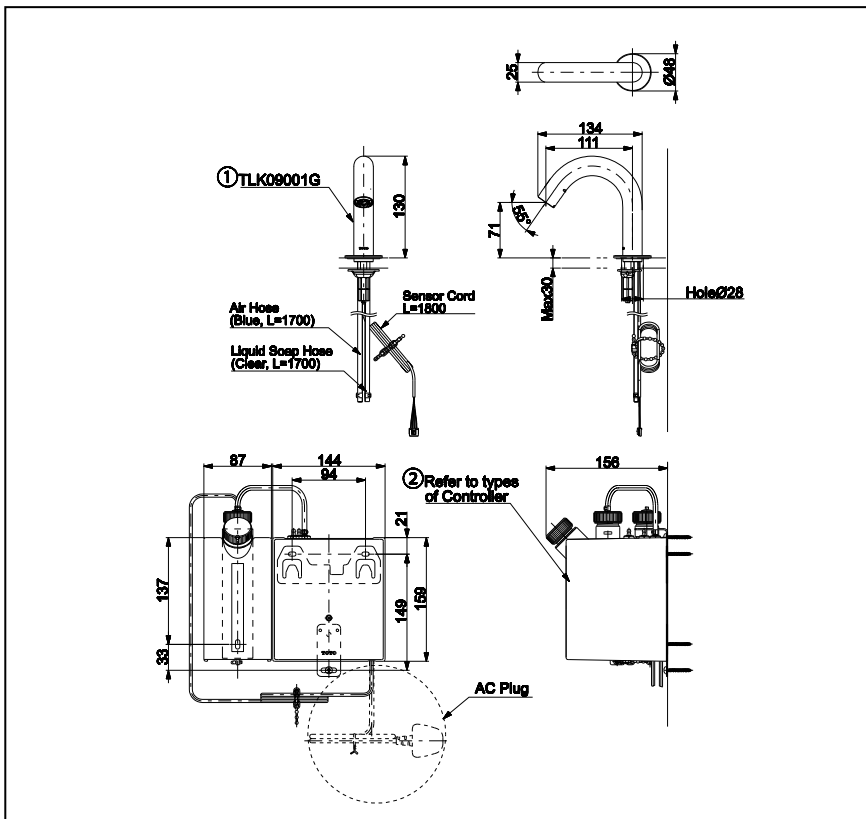

TOUCHLESS SOAP DISPENSER

TLK09001G

Features

- Hands-free usage increases hygiene
- Removable soap tank, convenient to refill soap at ease
- Easy-to-rinse

Specifications

Finish:	Chrome
Size:	Dia 48 x 134D x 130H mm
Soap Volume:	1.2ml
Controller:	AC Operated (100-240V)
Soap Type:	Foam

Parts description

- TLK09001G Spout (Deck Mounted)

Controller

- TLK01104AA Controller & Tank (For 1 Spout) Tank Capacity: 1L

Note

- Recommend to use TOTO soap

Remarks: Please consult TOTO sales representative for detail.