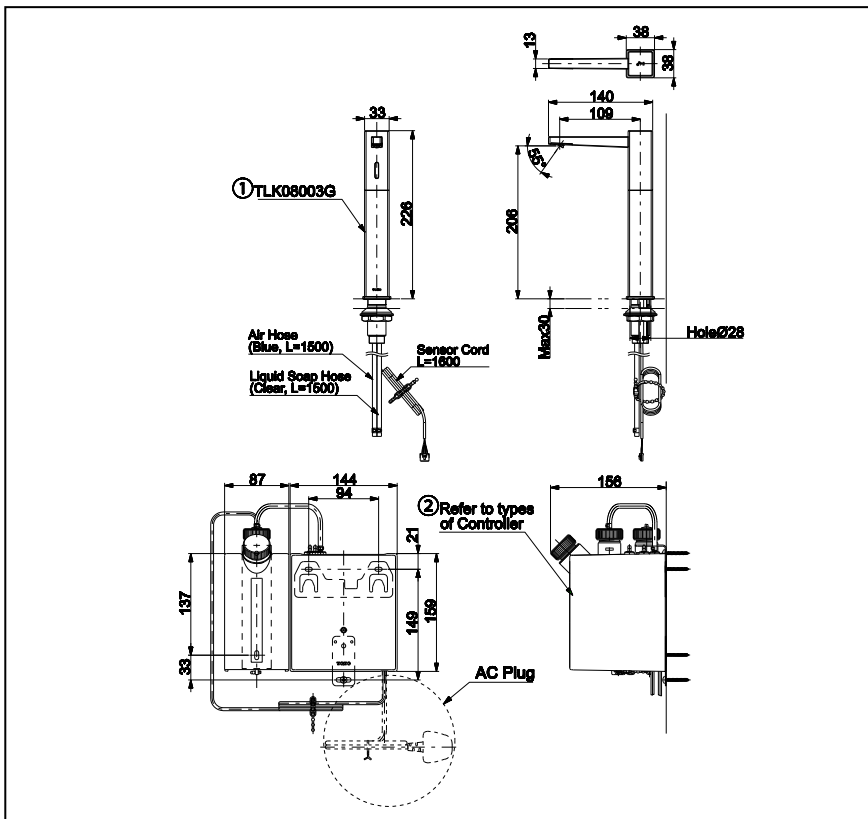

Note

- Recommend to use TOTO soap

Remarks: Please consult TOTO sales representative for detail.