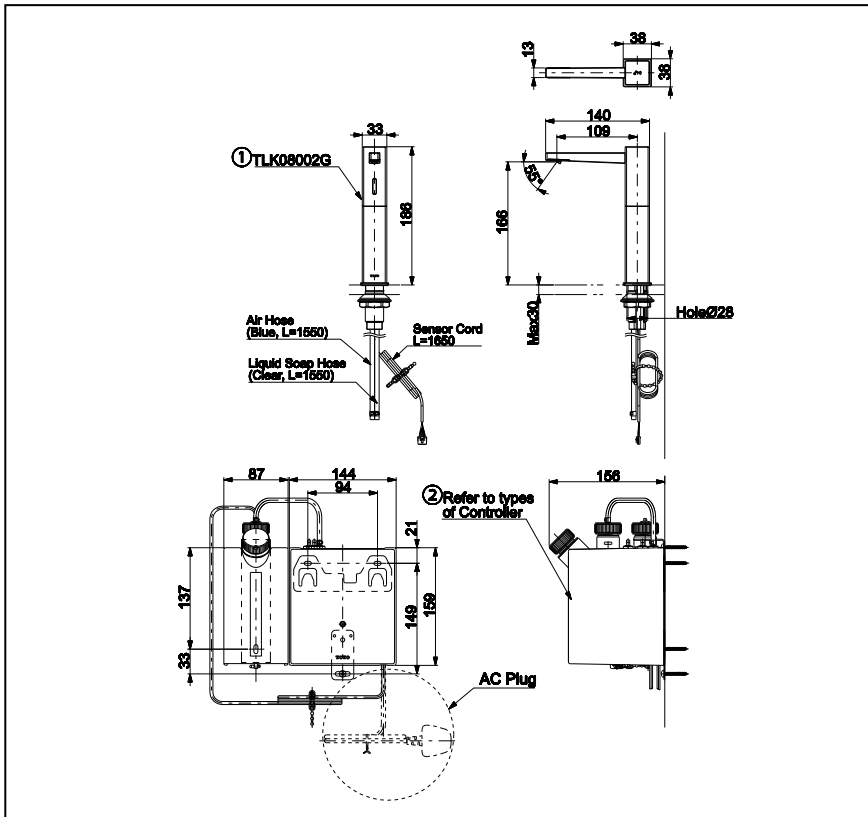

TOUCHLESS SOAP DISPENSER

TLK08002G

Features

- Hands-free usage increases hygiene
- Removable soap tank, convenient to refill soap at ease
- Easy-to-rinse

Specifications

Finish:	Chrome
Size:	38W x 140D x 186H mm
Soap Volume:	1.2ml
Controller:	AC Operated (100-240V)
Soap Type:	Foam

Parts description

- TLK08002G Spout (Deck Mounted)

Controller

- TLK01104AA Controller & Tank (For 1 Spout) Tank Capacity: 1L

Note

- Recommend to use TOTO soap

Remarks: Please consult TOTO sales representative for detail.