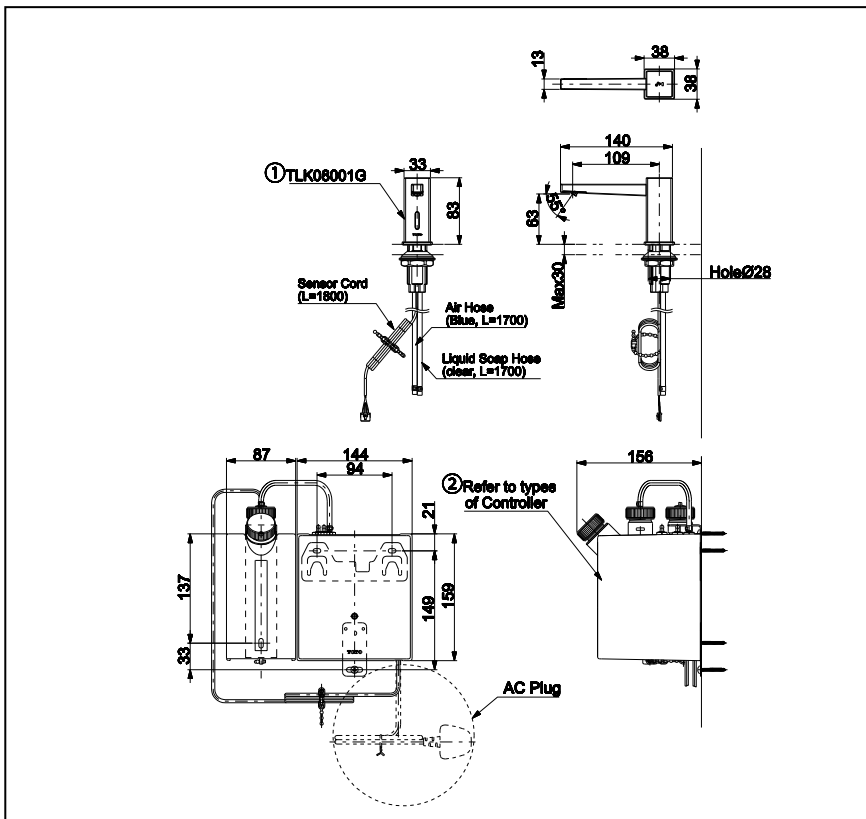

TOUCHLESS SOAP DISPENSER

TLK08001G

Features

- Hands-free usage increases hygiene
- Removable soap tank, convenient to refill soap at ease
- Easy-to-rinse

Specifications

Finish:	Chrome
Size:	38W x 140D x 83H mm
Soap Volume:	1.2ml
Controller:	AC Operated (100-240V)
Soap Type:	Foam

Parts description

- TLK08001G Spout (Deck Mounted)

Controller

- TLK01104AA Controller & Tank (For 1 Spout) Tank Capacity: 1L

Note

- Recommend to use TOTO soap

Remarks: Please consult TOTO sales representative for detail.