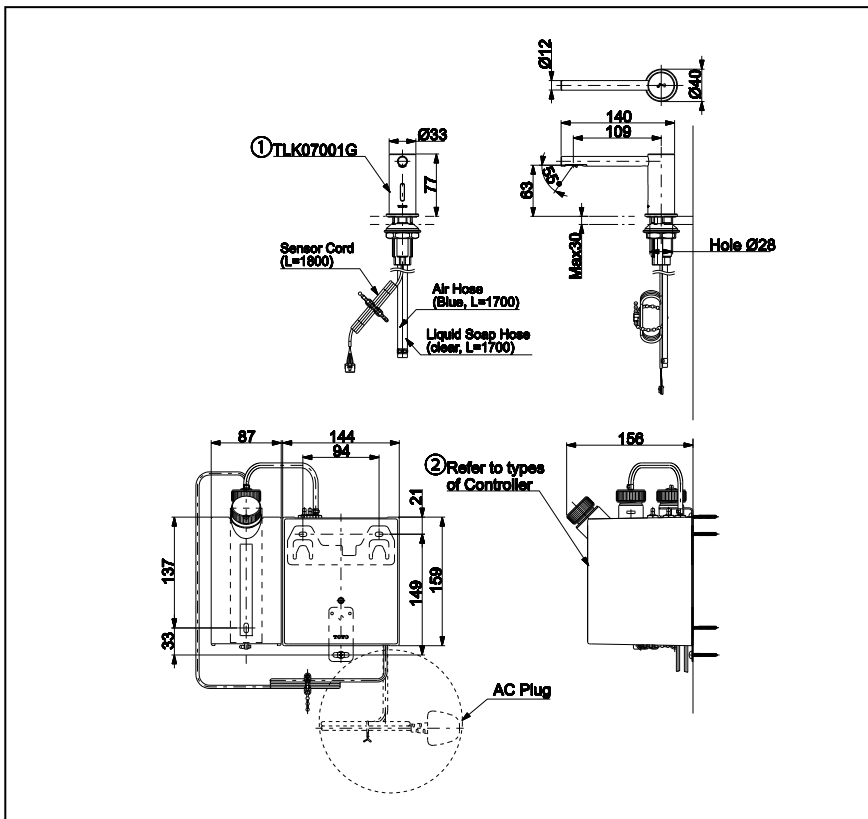

TOUCHLESS SOAP DISPENSER

TLK07001G

Features

- Hands-free usage increases hygiene
- Removable soap tank, convenient to refill soap at ease
- Easy-to-rinse

Specifications

Finish:	Chrome
Size:	Dia 40 x 140D x 77H mm
Soap Volume:	1.2ml
Controller:	AC Operated (100-240V)
Soap Type:	Foam

Parts description

- TLK07001G Spout (Deck Mounted)

Controller

- TLK01104AA Controller & Tank (For 1 Spout) Tank Capacity: 1L

Note

- Recommend to use TOTO soap

Remarks: Please result TOTO sales representative for detail.