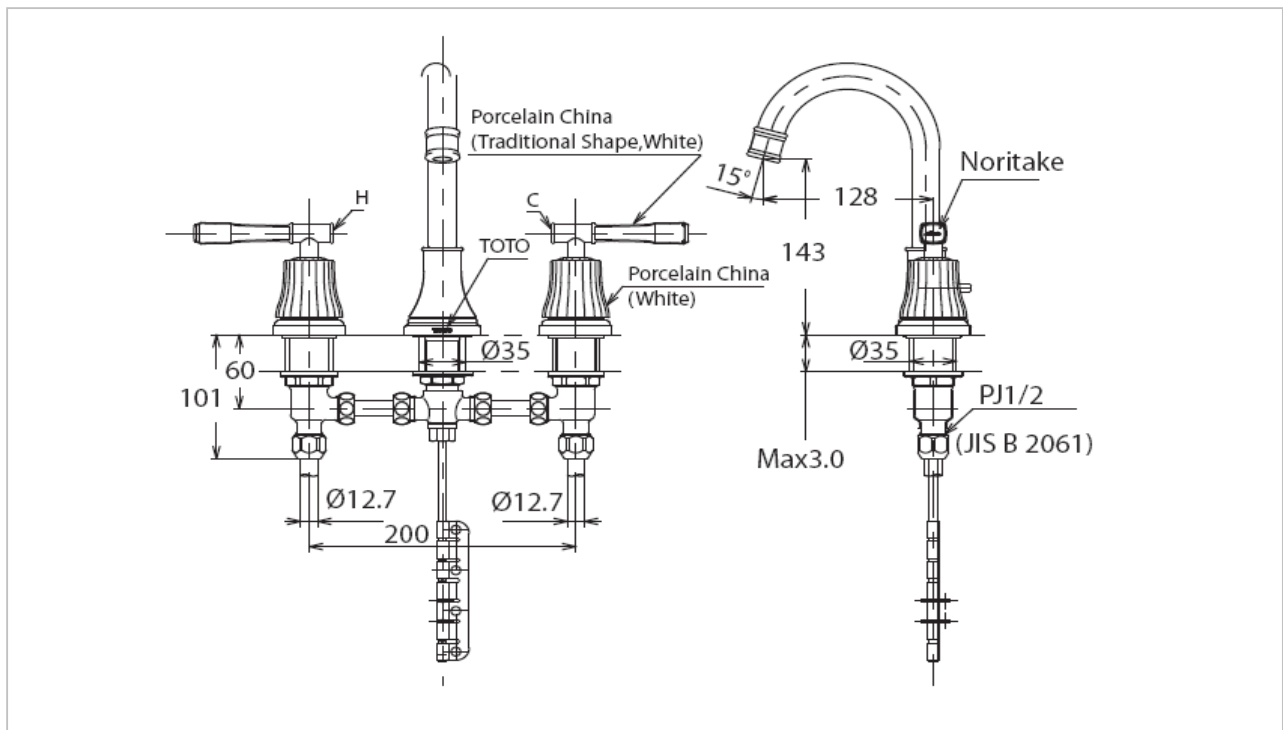

TOTO

FAUCET&SHOWER

TLH22S2V7

"Traditional" Porcelain Handle

Product Features

8" Lavatory Faucet with Pop-up Rod

Suggestion Fittings & Parts

Remark : We reserve the right to change some parts for suitability.