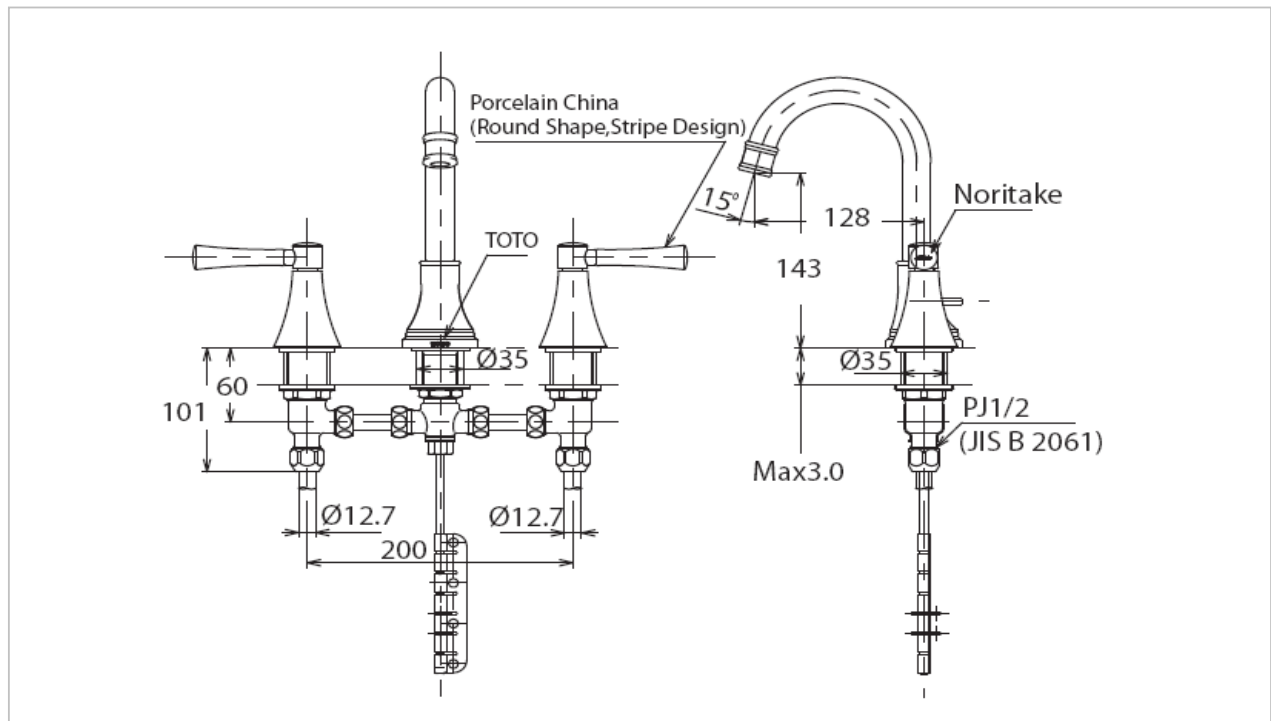

TOTO

FAUCET&SHOWER

TLH22S2V4

"Flower" Porcelain Handle

Product Features

8" Lavatory Faucet with Pop-up Rod

Suggestion Fittings & Parts

Remark : We reserve the right to change some parts for suitability.