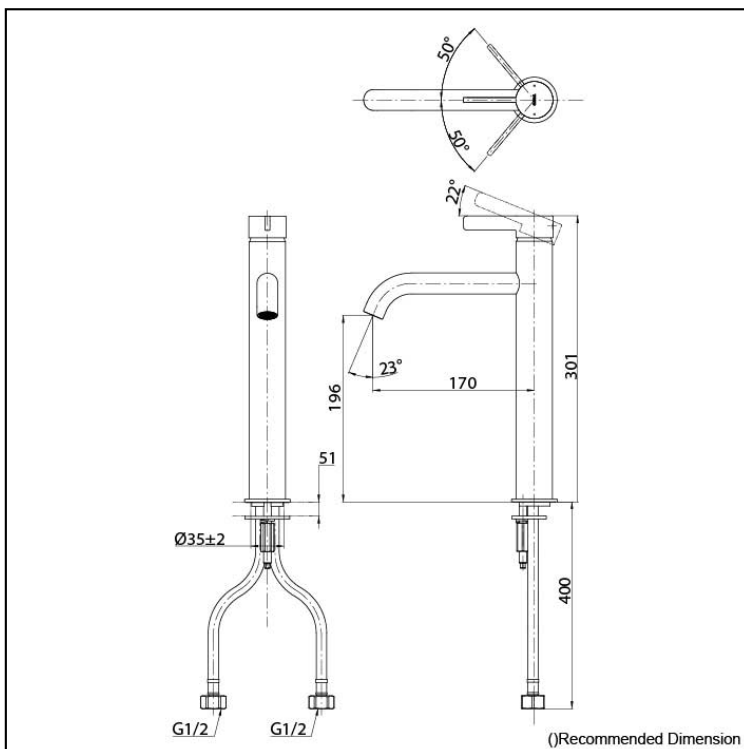

GF Series
Single Lever Lavatory Faucet
(w/o Pop-up Waste)

Features

- Refined cylinder with fine finished inspire a high-end luxury feel
- Delicate workmanship develop a hairline and polished finish that generates a rich contrast in textures that provide delightful feel to the touch
- Easy Installation and Usage
- Long lasting, COMFORT GLIDE mechanism for a smooth operation

Specifications

Finish:	Chrome
Material:	Brass
Water Pressure:	0.05MPa~1.0MPa

Parts description

- TLG11306T
Single Lever Lavatory Faucet
(w/o Pop-up Waste)

Please consult a TOTO representative for details