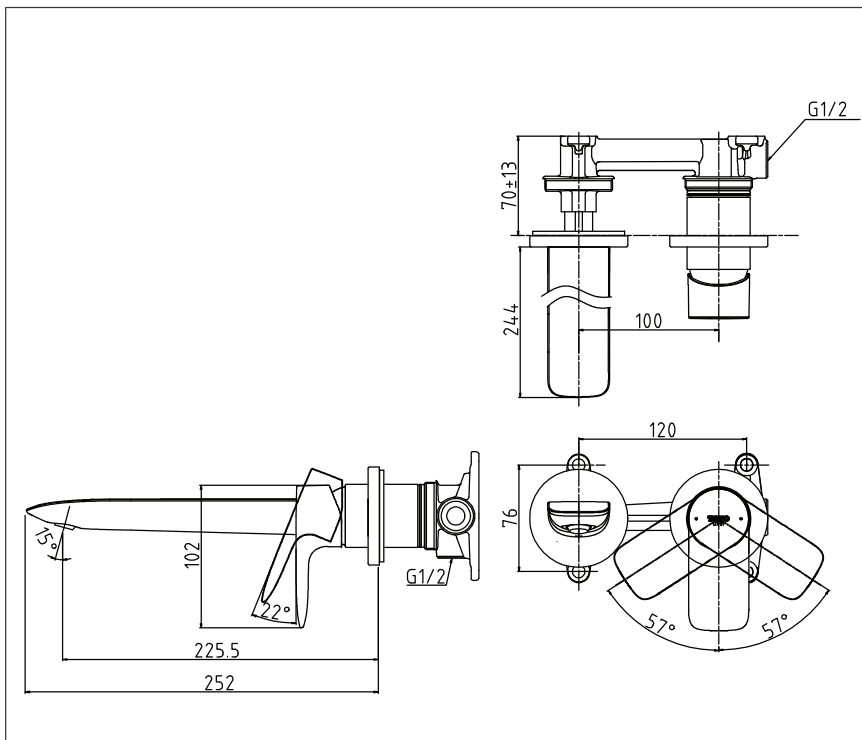

### Specifications

Finish : Chrome

Material : Brass

Water Pressure : 0.05 ~ 1.0 Mpa

### Parts Description

- **TLG04310T**  
Wall-Mount Single Lever Lavatory Faucet  
(Long Spout)  
(w/o) waste fitting

Please consult a TOTO representative for details

TOTO  
GREEN  
CHALLENGE

TOTO (THAILAND) CO.,LTD