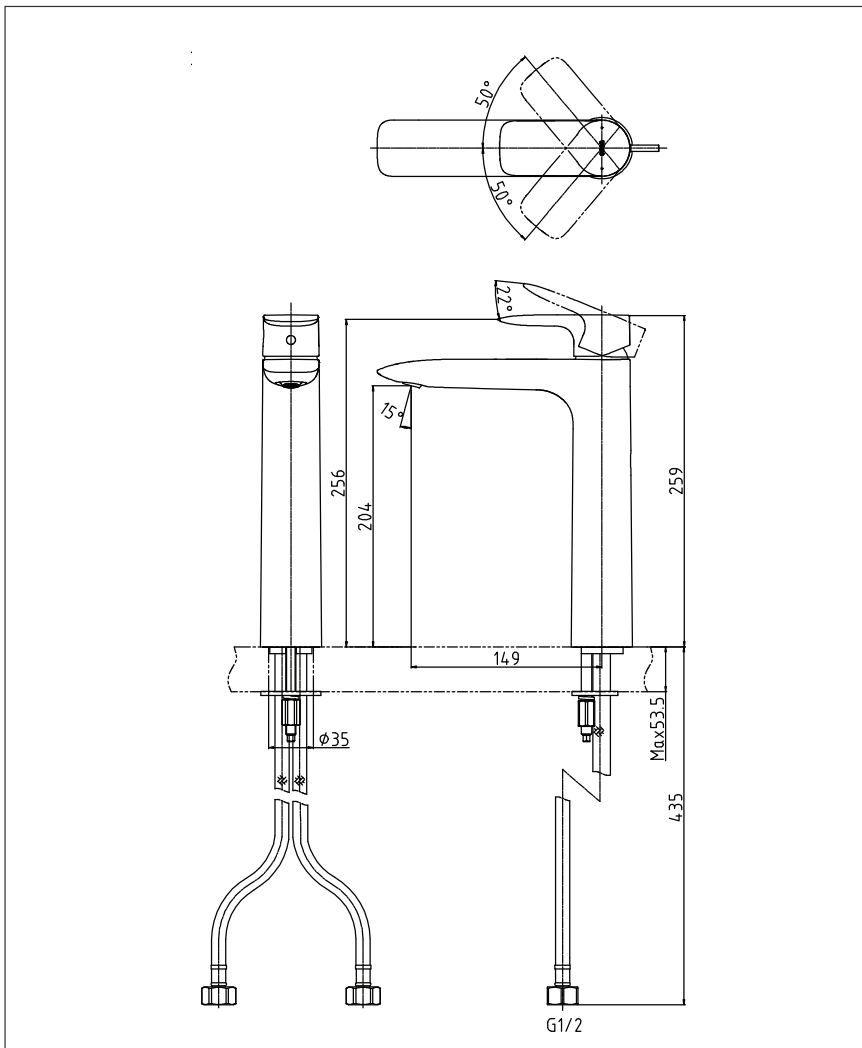

TLG04308T

GA Series
Single Lever Lavatory Faucet
(Tall Vessel)
(w/o pop-up)

Features

- Design Concept is Gorgeous and Advance.
- Long lasting, comfort glide mechanism for a smooth operation
- High corrosion resistance plating
- TOTO aerated water technology, ECOCAP adds air to the water to achieve full water jet with less amount of water usage.

TOTO
GREEN
CHALLENGE

Specifications

Finish : Chrome

Material : Brass

Water Pressure : 0.05 ~ 1.0 Mpa

Parts Description

- **TLG04308T**
Single Lever Lavatory Faucet
(Tall Vessel)
(w/o pop-up)

Please consult a TOTO representative for details

Flow Rate