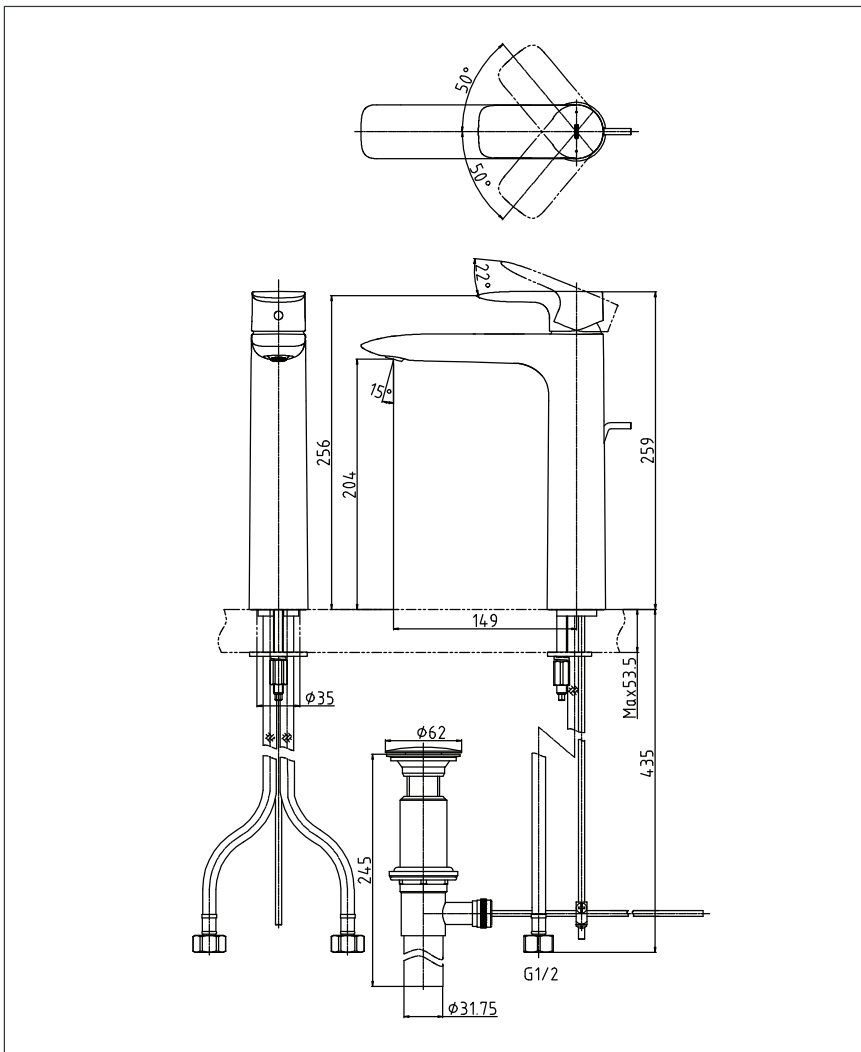

Parts Description

- **TLG04307T**
  Single Lever Lavatory Faucet
  (Tall Vessel)
  (with pop-up)

Please consult a TOTO representative for details

reddot award 2018
winner