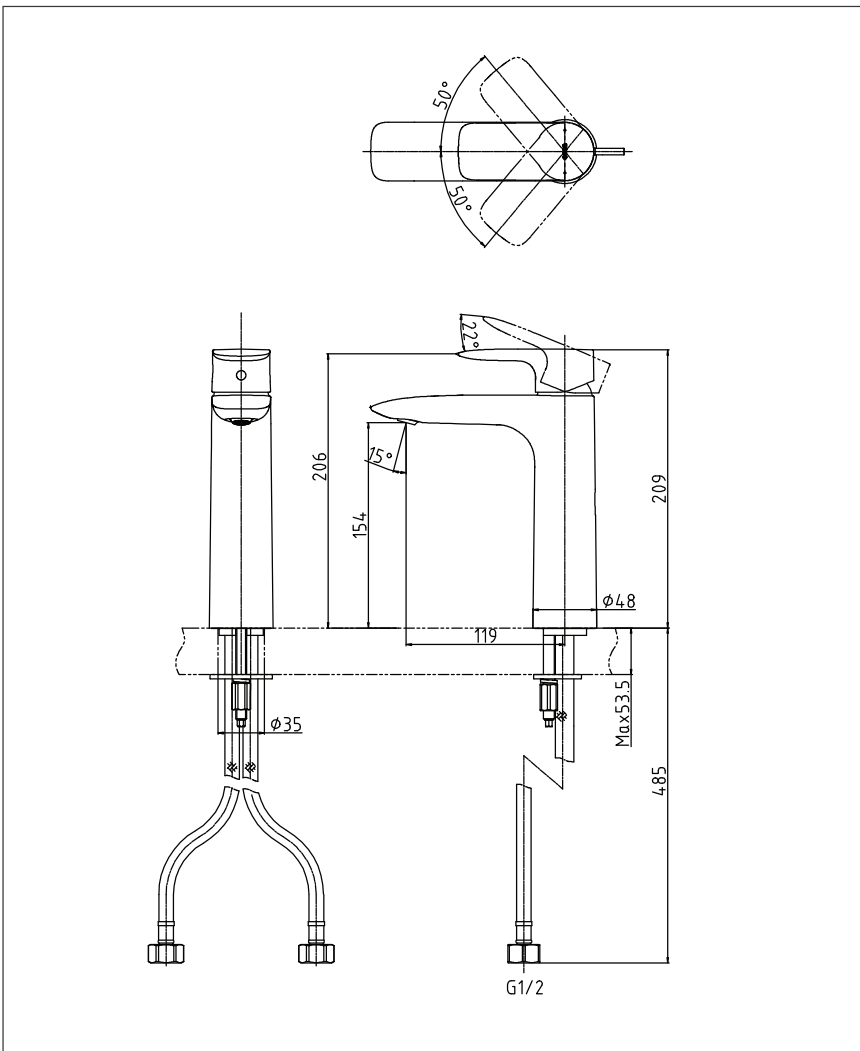

GA Series
Single Lever Lavatory Faucet
(Semi-tall Vessel)
(w/o pop-up)

Features

- Design Concept is Gorgeous and Advance.
- Long lasting, comfort glide mechanism for a smooth operation
- High corrosion resistance plating
- TOTO aerated water technology, ECOCAP adds air to the water to achieve full water jet with less amount of water usage.

TOTO
GREEN
CHALLENGE

Specifications

Finish : Chrome

Material : Brass

Water Pressure : 0.05 ~ 1.0 Mpa

Parts Description

- **TLG04306T**
Single Lever Lavatory Faucet
(Semi-tall Vessel)
(w/o pop-up)

Please consult a TOTO representative for details

All rights reserved by TOTO company. Specifications and size are subject to change without notice.

Flow Rate