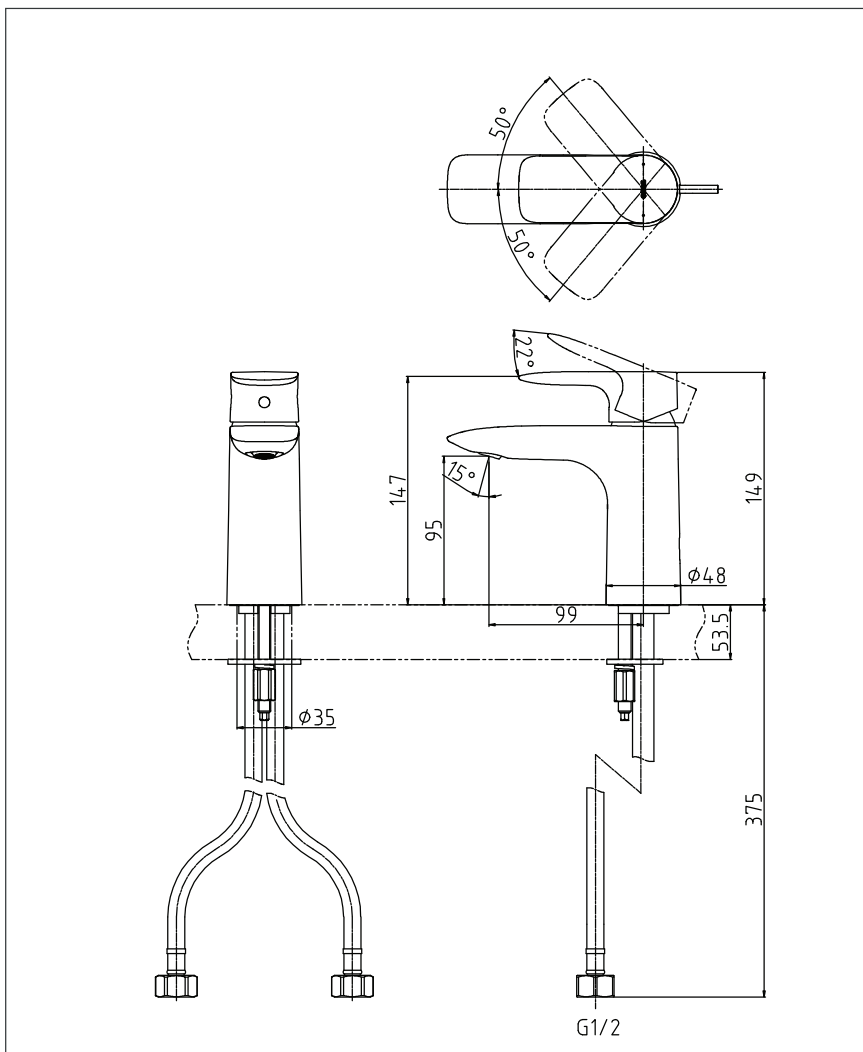

TOTO
GREEN
CHALLENGE

Specifications

Finish : Chrome

Material : Brass

Water Pressure : 0.05 ~ 1.0 Mpa

Parts Description

- **TLG04303T**
Single Lever Lavatory Faucet
(w/o pop-up)

Please consult a TOTO representative for details

Flow Rate