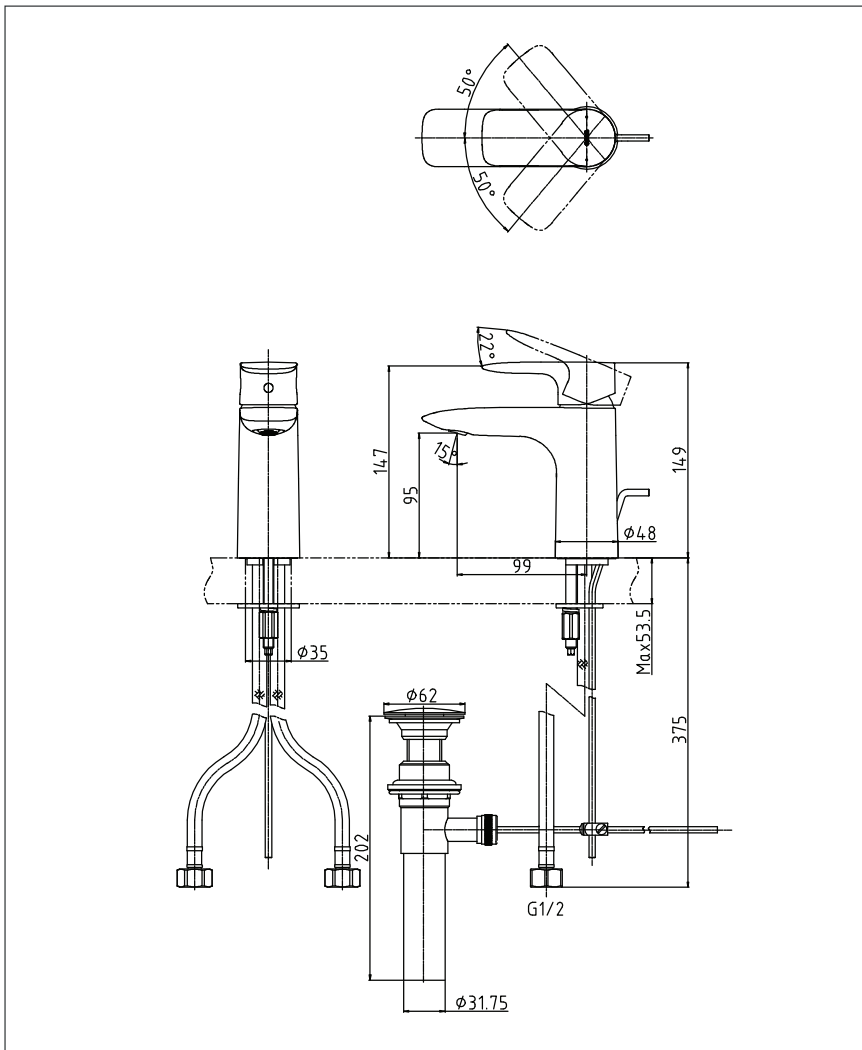

GA Series
Single Lever Lavatory Faucet
(with pop-up)

TLG04301T

Features

- Design Concept is Gorgeous and Advance.
- Long lasting, comfort glide mechanism for a smooth operation
- High corrosion resistance plating

reddot award 2018
winner

Specifications

Finish : Chrome

Material : Brass

Water Pressure : 0.05 ~ 1.0 Mpa

Parts Description

- **TLG04301T**
Single Lever Lavatory Faucet
(with pop-up)

Please consult a TOTO representative for details