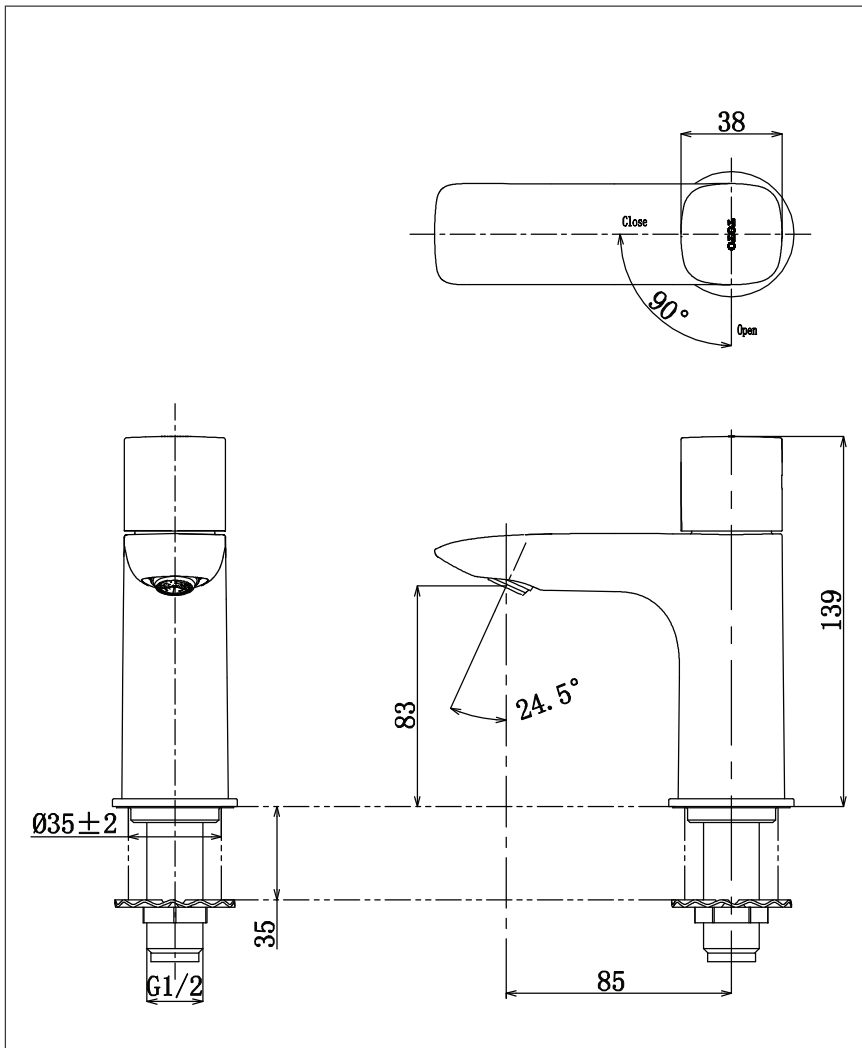

Parts Description

- **TLG04101T**
  Single Lever Lavatory Faucet
  (Cold Only)

Please consult a TOTO representative for details