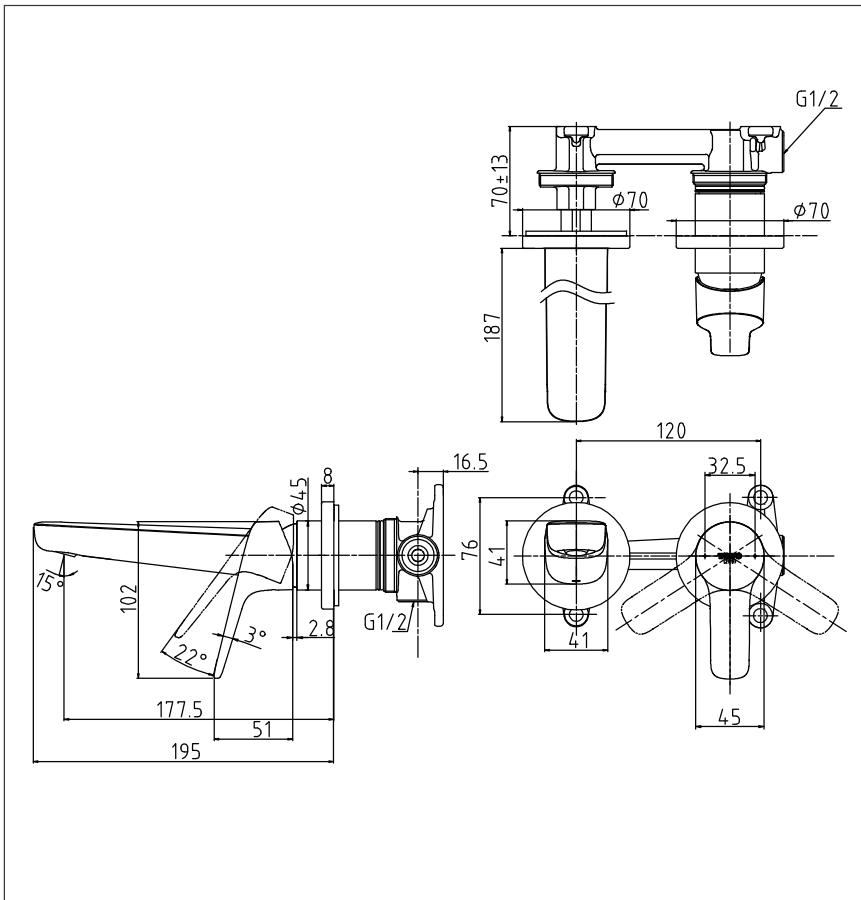

*GS Series
Wall-Mount Single Lever Lavatory Faucet
(Short Spout)
w/o waste fitting*

Features

- Design Concept is Gorgeous and Regal
- TOTO original cartridge for smooth control
- High corrosion resistance plating
- TOTO aerated water technology, ECOCAP adds air to the water to achieve full water jet with less amount of water usage.

TOTO
GREEN
CHALLENGE

Specifications

Finish : Chrome

Material : Brass

Water Pressure : 0.05 ~ 1.0 Mpa

Parts Description

- **TLG03307T**
Wall-Mount Single Lever Lavatory Faucet
(Short Spout)
w/o waste fitting

Please consult a TOTO representative for details

Flow Rate