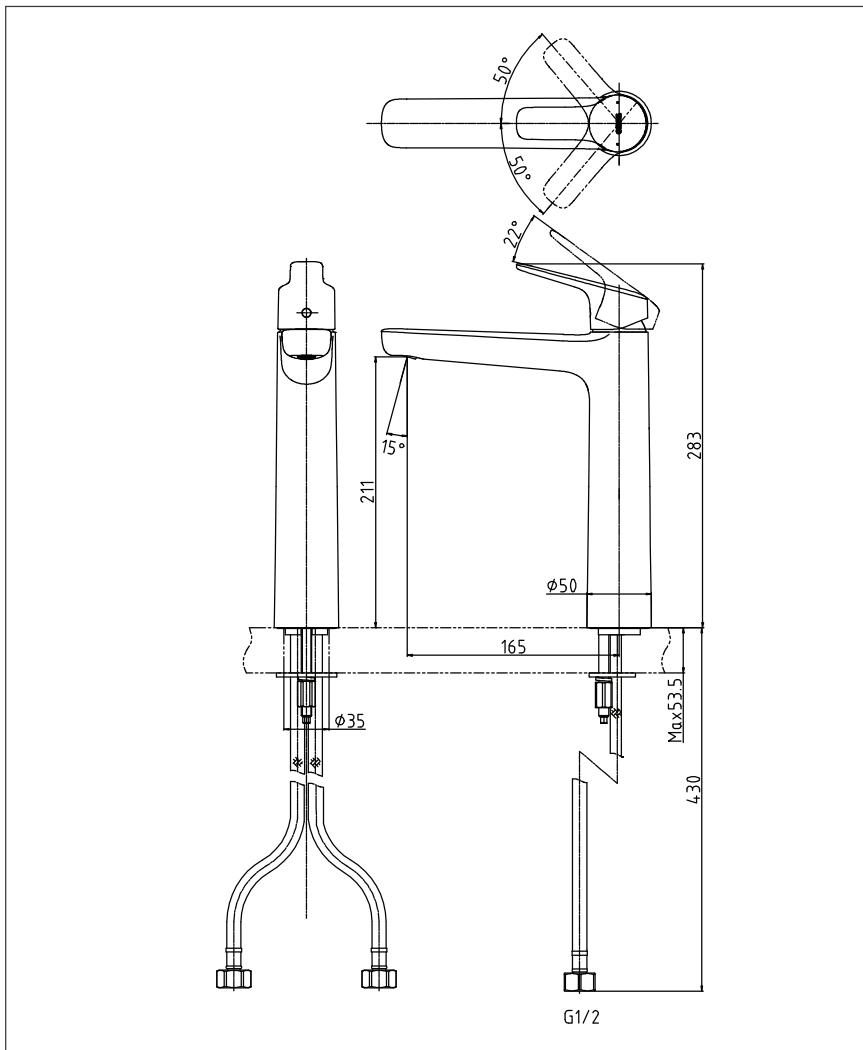

GS Series
Single Lever Lavatory Faucet
(Tall Vessel)
(w/o pop-up)

TLG03306T

Features

- Design Concept is Gorgeous and Regal
- Long lasting, comfort glide mechanism for a smooth operation
- High corrosion resistance plating
- TOTO aerated water technology, ECOCAP adds air to the water to achieve full water jet with less amount of water usage.

TOTO
GREEN
CHALLENGE

Specifications

Finish : Chrome

Material : Brass

Water Pressure : 0.05 ~ 1.0 Mpa

Parts Description

- **TLG03306T**
Single Lever Lavatory Faucet
(Tall Vessel)
(w/o pop-up)

Please consult a TOTO representative for details

Flow Rate