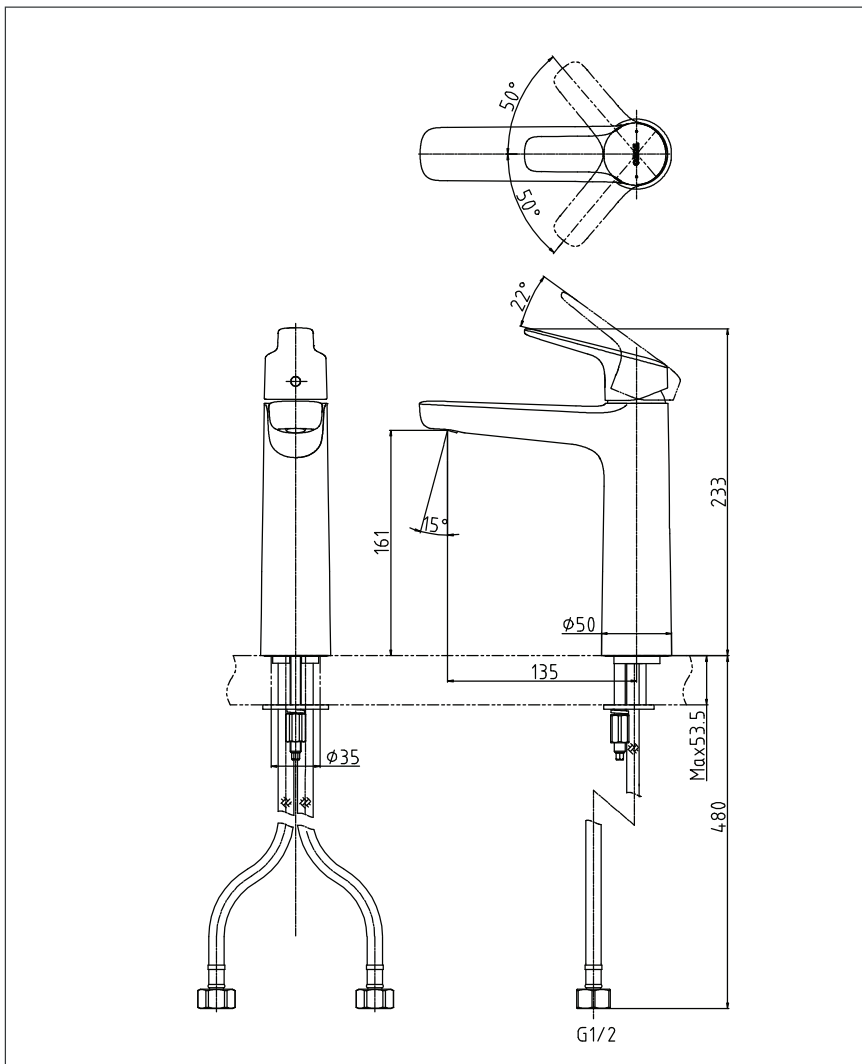

GS Series
Single Lever Lavatory Faucet
(Semi-tall Vessel)
(w/o pop-up)

TLG03304T

Features

- Design Concept is Gorgeous and Regal
- Long lasting, comfort glide mechanism for a smooth operation
- High corrosion resistance plating
- TOTO aerated water technology, ECOCAP adds air to the water to achieve full water jet with less amount of water usage.

TOTO
GREEN
CHALLENGE

Specifications

Finish : Chrome

Material : Brass

Water Pressure : 0.05 ~ 1.0 Mpa

Parts Description

- **TLG03304T**
Single Lever Lavatory Faucet
(Semi-tall Vessel)
(w/o pop-up)

Please consult a TOTO representative for details

Flow Rate