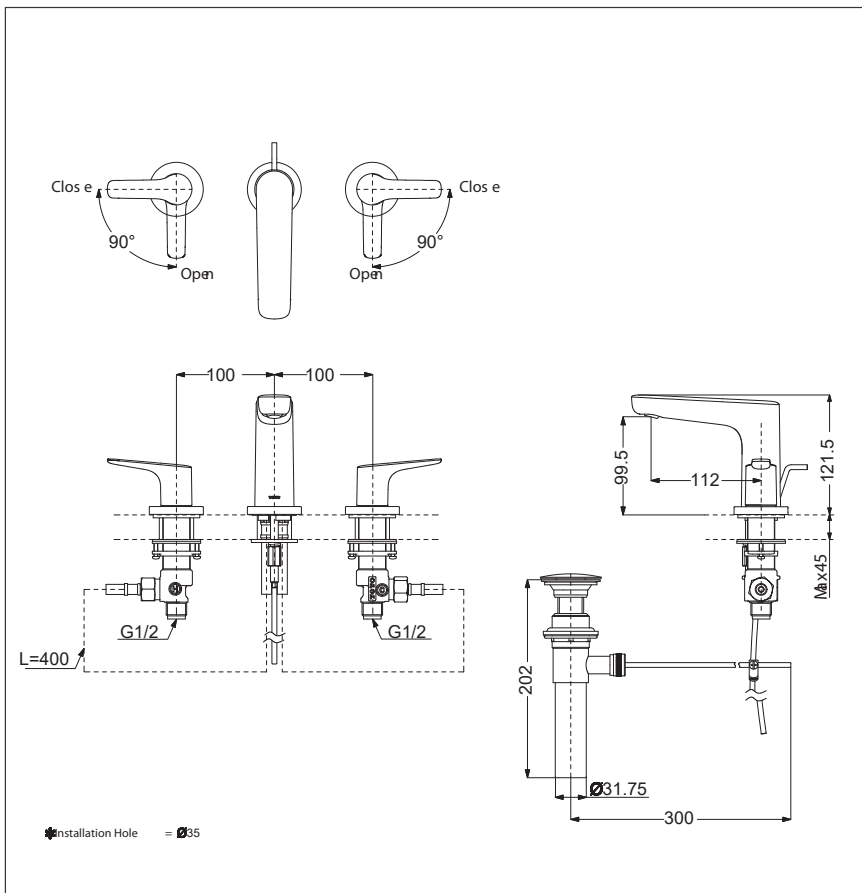

GS Series
2 Handle Lavatory Faucet (3 hole)

TOTO
GREEN
CHALLENGE

Features

- Design Concept is Gorgeous and Smart
- Safety control with heat insulating handle
- High corrosion resistance plating
- TOTO aerated water technology, ECOCAP adds air to the water to achieve full water jet with less amount of water usage.

Specifications

Finish : Chrome

Material : Brass

Water Pressure : 0.05 ~ 1.0 Mpa

Parts Description

- **TLG03201T**
2 Handle Lavatory Faucet (3 hole)

Please consult a TOTO representative for details

Installation Hole = $\varnothing 35$

All rights reserved by TOTO company. Specifications and size are subject to change without notice.

Flow Rate