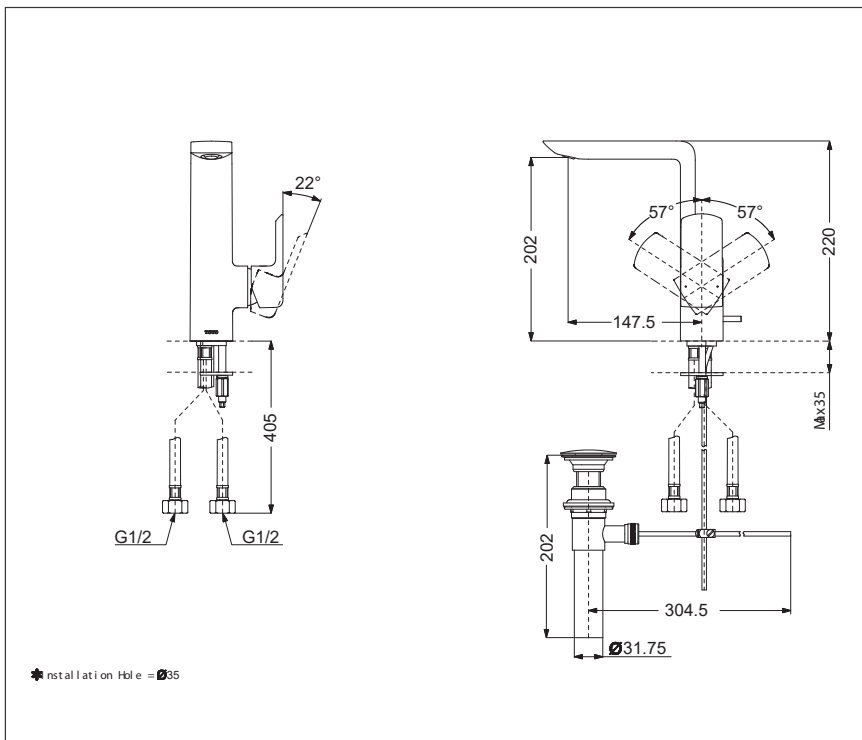

Specifications

Finish : Chrome

Material : Brass

Parts Description

- **TLG02309T**
Single Lever Lavatory Faucet
(Side handle)

Please consult a TOTO representative for details

Flow Rate