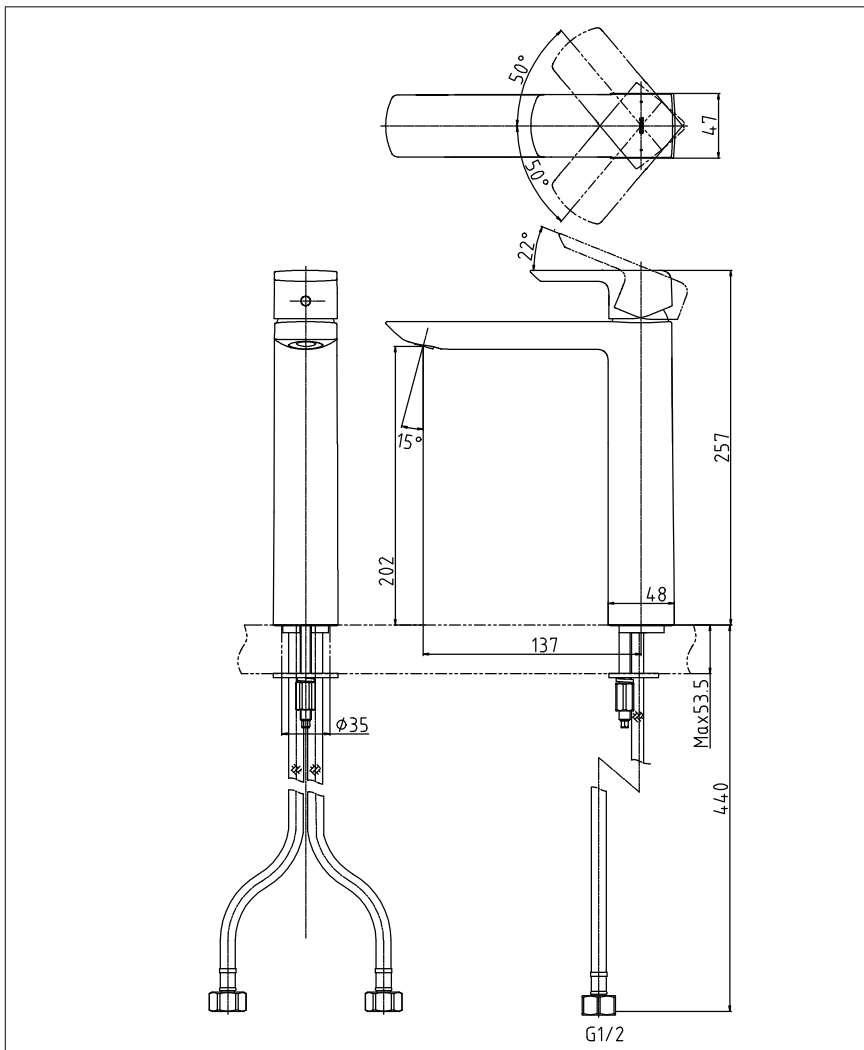

GR Series
Single Lever Lavatory Faucet
(Tall Vessel)
(w/o pop-up)

TOTO
GREEN
CHALLENGE

TLG02308T

Features

- Design Concept is Gorgeous and Regal
- Long lasting, comfort glide mechanism for a smooth operation
- High corrosion resistance plating
- TOTO aerated water technology, ECOCAP adds air to the water to achieve full water jet with less amount of water usage.

Specifications

Finish : Chrome

Material : Brass

Water Pressure : 0.05 ~ 1.0 Mpa

Parts Description

- **TLG02308T**
Single Lever Lavatory Faucet
(Tall Vessel)
(w/o pop-up)

Please consult a TOTO representative for details

All rights reserved by TOTO company. Specifications and size are subject to change without notice.

Flow Rate