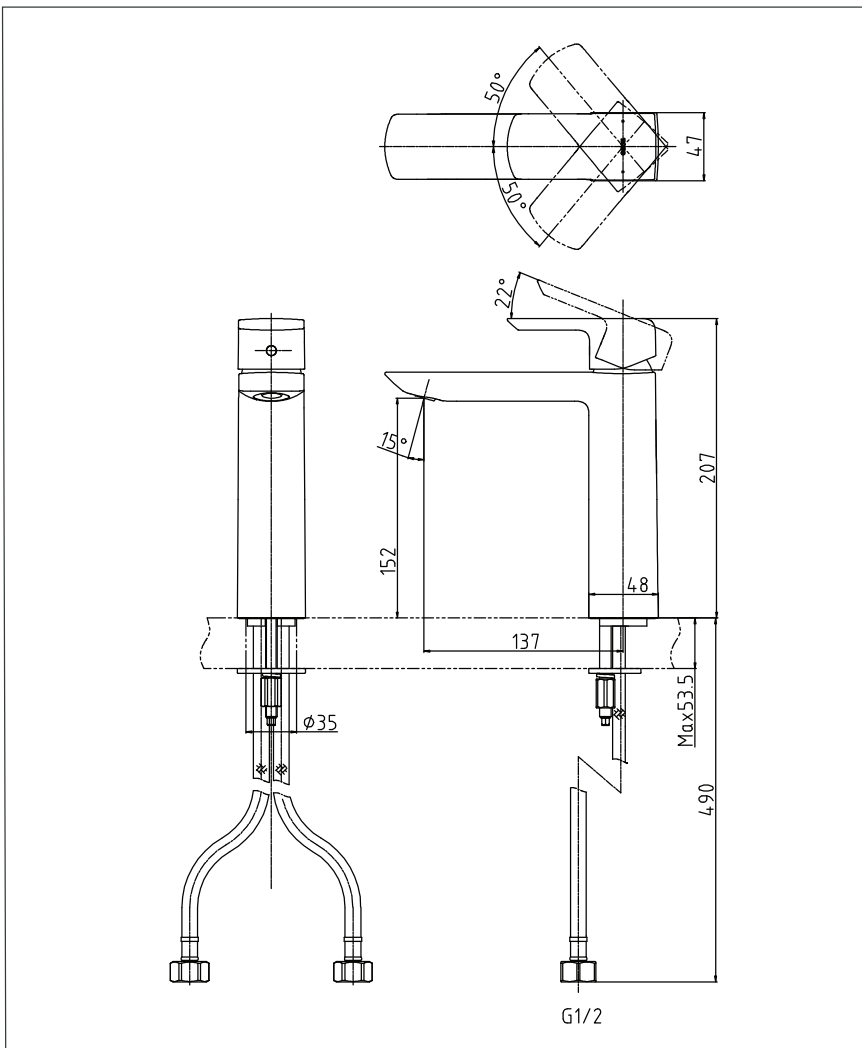

GR Series
Single Lever Lavatory Faucet
(Semi-tall Vessel)
w/o pop-up

TOTO
GREEN
CHALLENGE

TLG02306T

Features

- Design Concept is Gorgeous and Regal
- Long lasting, comfort glide mechanism for a smooth operation
- High corrosion resistance plating
- TOTO aerated water technology, ECOCAP adds air to the water to achieve full water jet with less amount of water usage.

Specifications

Finish : Chrome

Material : Brass

Water Pressure : 0.05 ~ 1.0 Mpa

Parts Description

- **TLG02306T**
Single Lever Lavatory Faucet
(Semi-tall Vessel)
w/o pop-up

Please consult a TOTO representative for details

Flow Rate