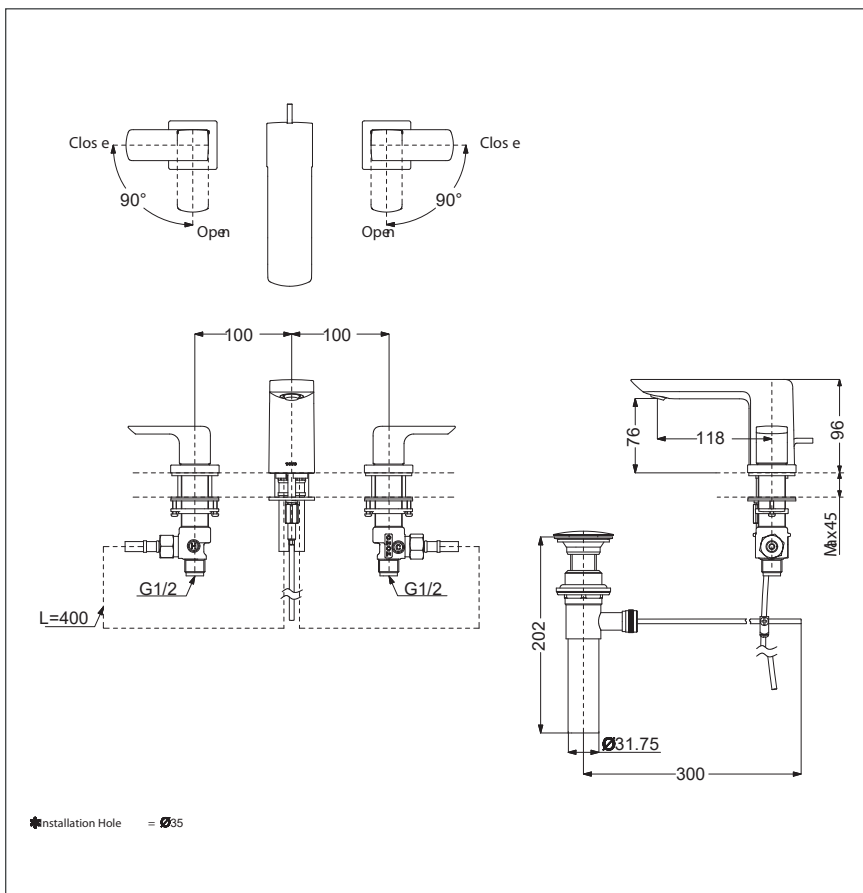

GR Series 2 Handle Lavatory Faucet (3 hole)

TOTO
GREEN
CHALLENGE

Features

- Design Concept is Gorgeous and Regal
- Safety control with heat insulating handle

Specifications

Finish : Chrome

Material : Brass

Water Pressure : 0.05 ~ 1.0 Mpa

Parts Description

- **TLG02201T**
2 Handle Lavatory Faucet
(3 hole)

Please consult a TOTO representative for details

TOTO (THAILAND) CO.,LTD

Bangkok Office : G Tower Grand Rama 9,12th Floor, South Wing, 9 Rama IX Road, Huaykwang Sub-district, Huaykwang District, Bangkok. 10310 Thailand
Tel : +(66)2-117-9520(AUTO) Fax : +(66)2-117-9527
th.toto.com

All rights reserved by TOTO company. Specifications and size are subject to change without notice.

Flow Rate