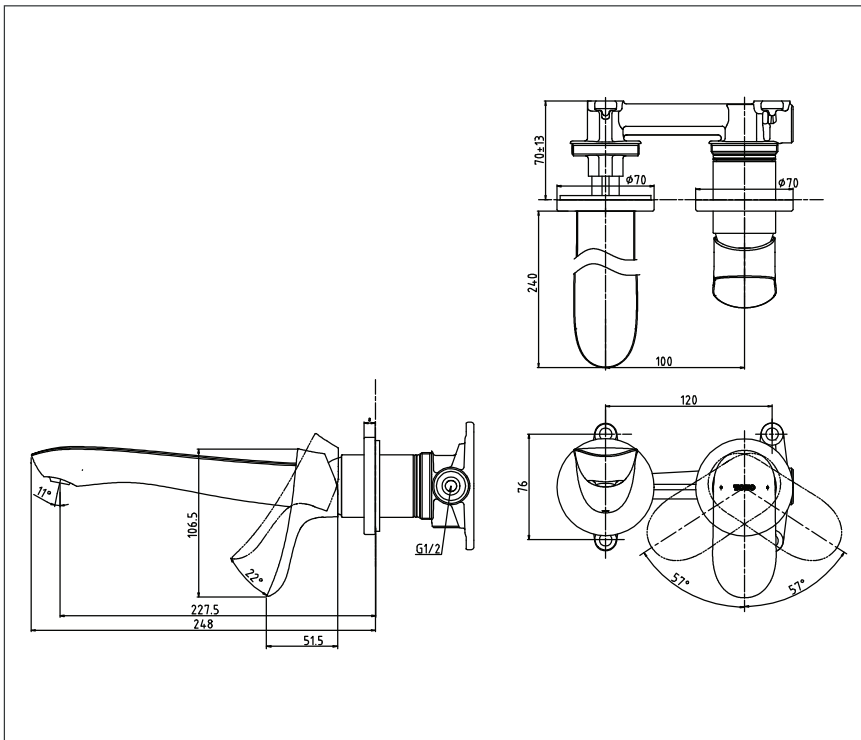

Parts Description

- **TLG01311T**
  Wall-Mount Single Lever Lavatory Faucet
  (Long Spout)
  w/o waste fitting

Please consult a TOTO representative for details