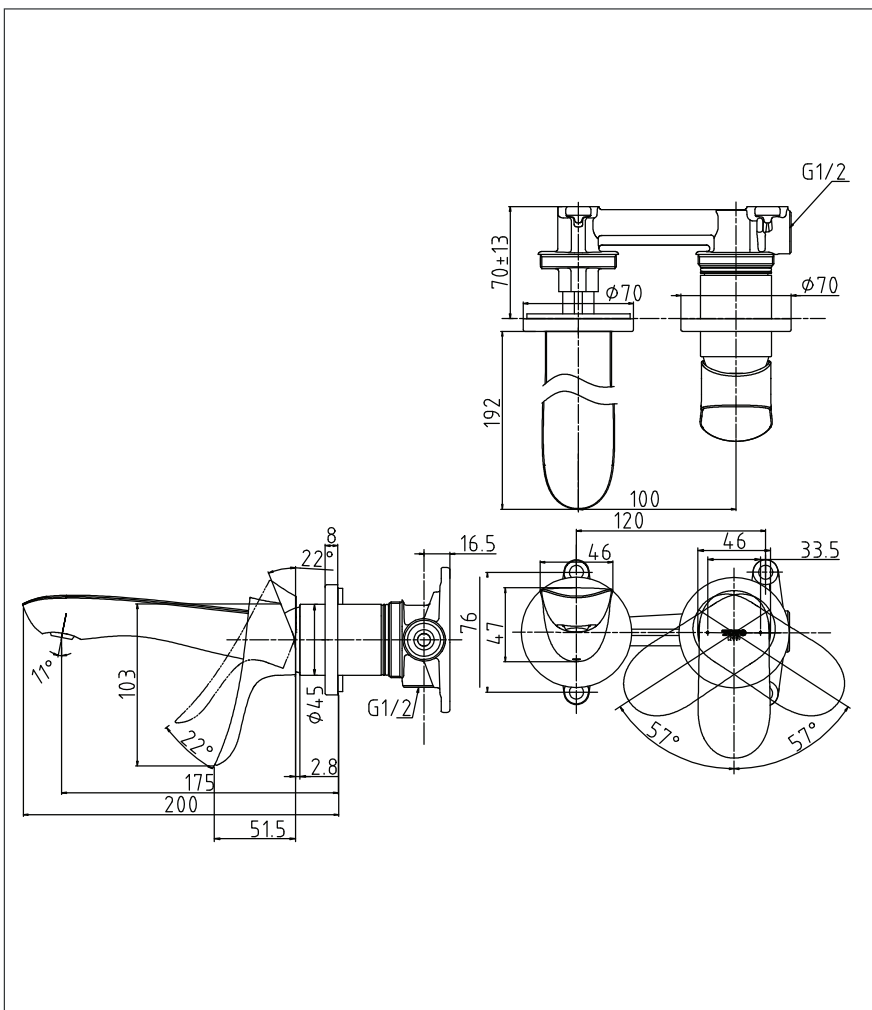

### Specifications

Finish : Chrome

Material : Brass

Water Pressure : 0.05Mpa ~ 1.0Mpa

### Parts Description

- **TLG01310T**  
Wall-mount Single Lever Lavatory Faucet  
(Short Spout)  
w/o waste fitting

Please consult a TOTO representative for details

TOTO (THAILAND) CO.,LTD

Bangkok Office : G Tower Grand Rama 9,12th Floor, South Wing, 9 Rama IX Road, Huaykwang Sub-district, Huaykwang District, Bangkok. 10310 Thailand  
Tel : +(66)2-117-9520(AUTO) Fax : +(66)2-117-9527  
th.toto.com