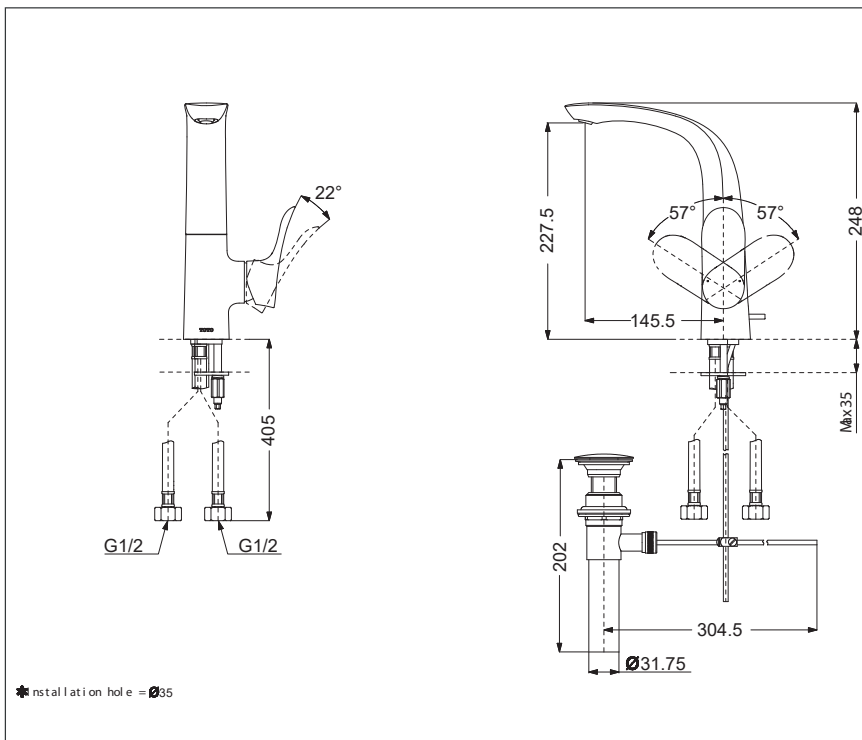

GO Series
Single Lever Lavatory Faucet
(Side handle)

TLG01309T

Features

- Design concept is gorgeous and organic

Specifications

Finish : Chrome

Water Pressure : 0.05Mpa ~ 1.0Mpa

Material : Brass

Parts Description

- **TLG01309T**
Single Lever Lavatory Faucet
(Side handle)

Please consult a TOTO representative for details

Flow Rate