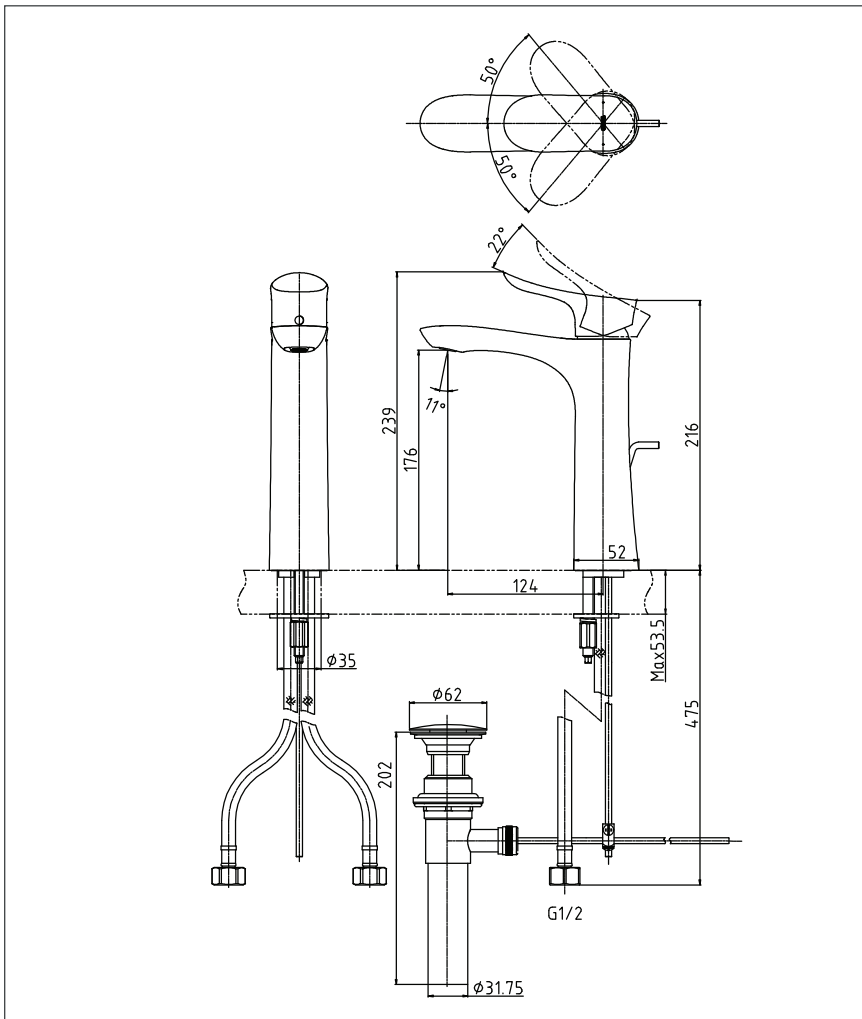

TOTO
GREEN
CHALLENGE

Specifications

Finish : Chrome

Material : Brass

Water Pressure : 0.05Mpa ~ 1.0Mpa

Parts Description

● TLG01304T

Please consult a TOTO representative for details

All rights reserved by TOTO company. Specifications and size are subject to change without notice.

Flow Rate