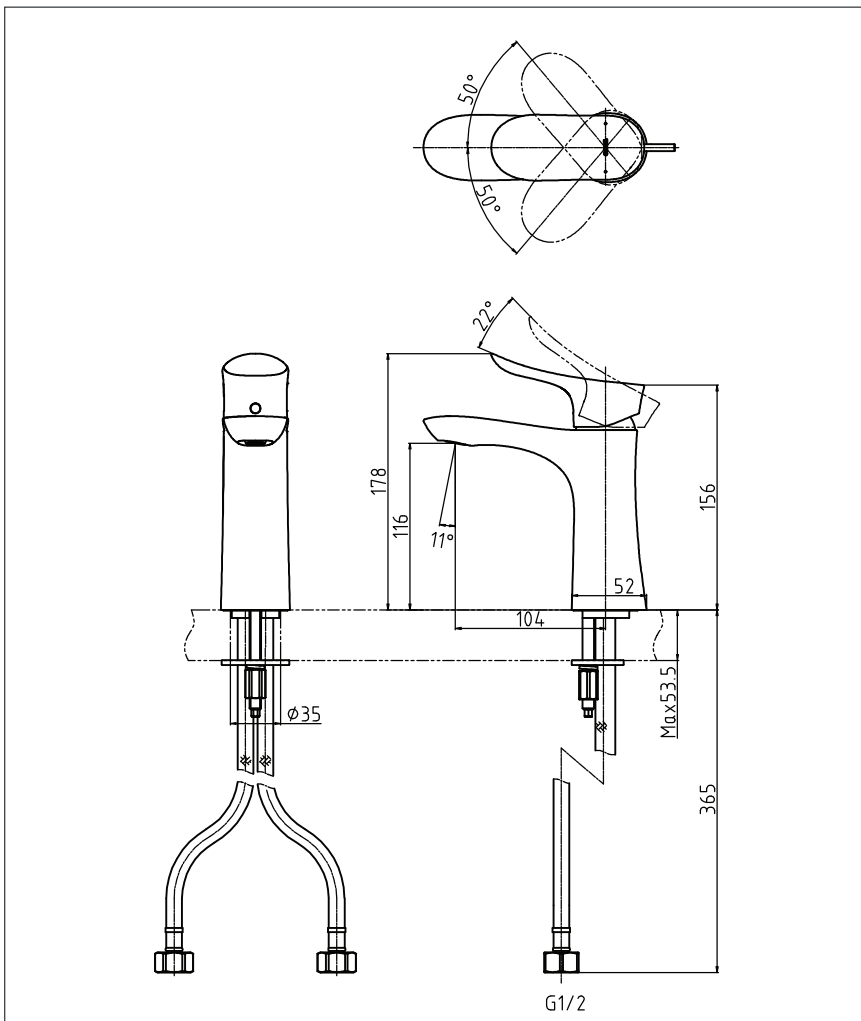

Specifications

Finish : Chrome

Material : Brass

Water Pressure : 0.05Mpa ~ 1.0Mpa

Parts Description

- **TLG01303T**
Single Lever Lavatory Faucet
(w/o pop-up)

Please consult a TOTO representative for details